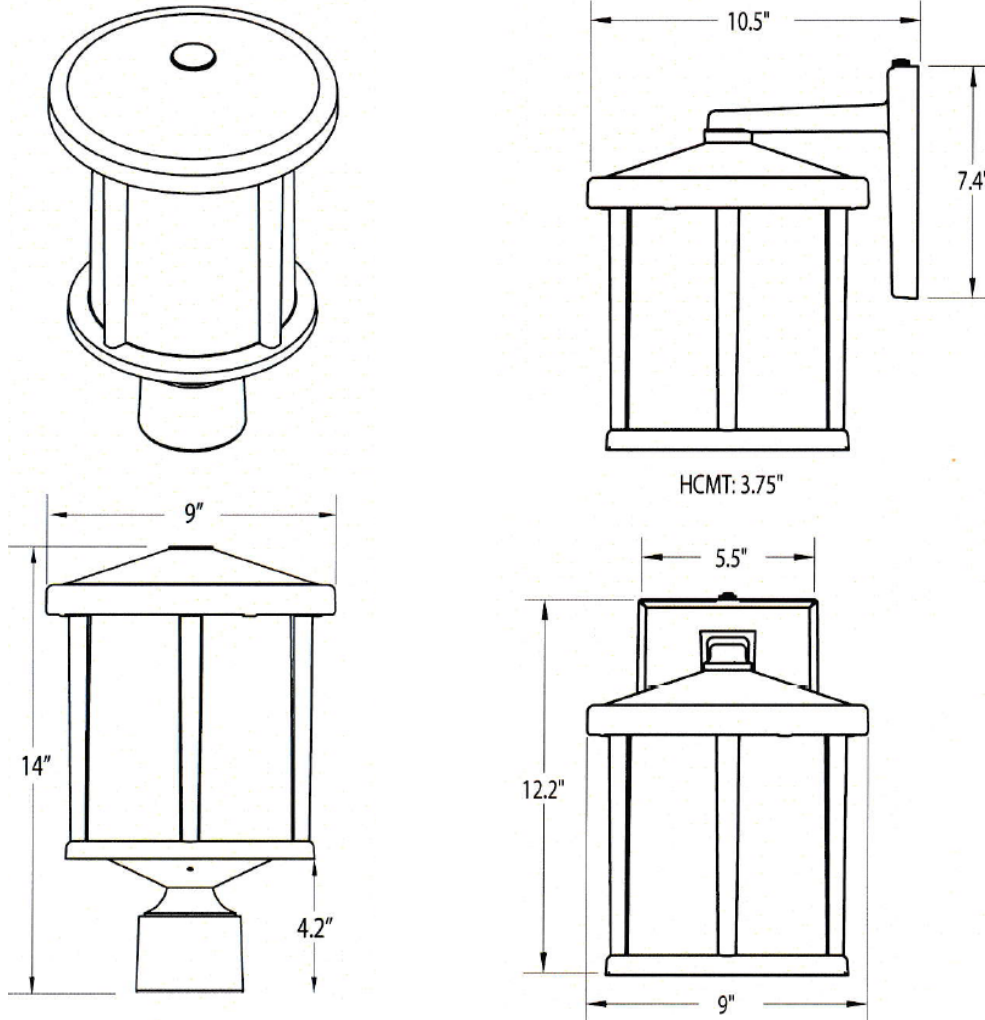

¹Must include color temperature

²Must include LED Lamp Type

Dimensions and specifications subject to change without notice.

800-444-WATT ♦ www.mobern.com ♦

8200 Stayton Dr., Ste. 500, Jessup, MD 20794

CAT#

JOB NAME

TYPE

DIMENSIONS

Dimensions and specifications subject to change without notice.

CAT#			
JOB NAME		TYPE	