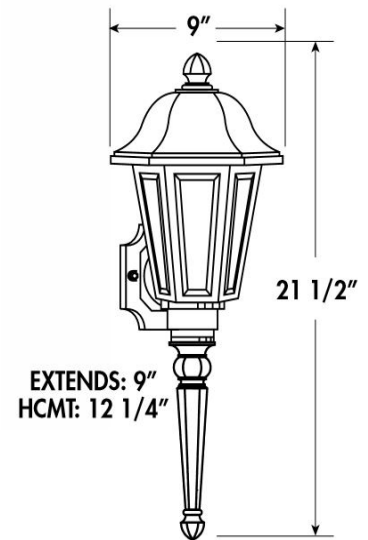

FEATURES & BENEFITS

- ◆ Molded of durable non-corrosive UV resistant resins
- ◆ Acrylic diffuser
- ◆ Post tops fit most 3" diameter posts (not included)
- ◆ cUL_{us} Listed for wet locations

MHOP

MHOW

MHOL

ORDERING DATA

EXAMPLE: MHOP113GUBKC

MHO		Socket		Finish		Lens		Lamp		Options	
Series	Mount										
MHO Hexagon Lanterns and Post Tops	P	113GU	1-13W GU24	BK	Black	C	Clear	Blank	No Lamp	PC	Photocell*
	W	118GU	1-18W GU24	WH	White	W	White	L	Lamp included (2700K)		*Photocell Not Available on Post Top
	L	123GU	1-23W GU24								
		126GU	1-26W GU24								
		132GU	1-32W GU24								
		142GU	1-42W GU24								

Dimensions and specifications subject to change without notice.

CAT#			
JOB NAME		TYPE	

DIMENSIONS

MHO-P

MHO-L

MHO-W

Dimensions and specifications subject to change without notice.