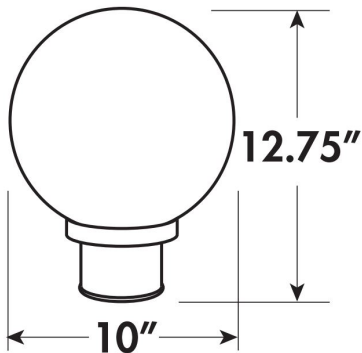

ORDERING DATA

EXAMPLE: MNG113GUBKCL

MNG		Socket		Finish		Lens		Lamp	
Series	Size								
MNG	12* 12"	113GU	1-13W GU24	BK	Black	CL	Clear	Blank	No Lamp
Outdoor	14** 14"	118GU	1-18W GU24	WH	White	WH	White	L	Lamp included (2700K)
Neckless	16** 16"	123GU	1-23W GU24						
Globe Post		126GU	1-26W GU24						
Top		132GU	1-32W GU24						
		142GU	1-42W GU24						

* Suitable for bulbs up to 100 watts
** Suitable for bulbs up to 150 watts

DIMENSIONS

Dimensions and specifications subject to change without notice.

FEATURES & BENEFITS

- ◆ UL/cUL Listed for wet location
- ◆ Molded of durable non-corrosive UV resistant resins
- ◆ Fits most 3" diameter posts
- ◆ UL listed for wet locations

ORDERING DATA

EXAMPLE: MGP10113GUBKCL27

MG		P		Size		Lamping		Finish		Lens		Lamp	
Series	Mount												
MG Globe Post Top	P Post Top	10	10 in	113GU	1-13W GU24	BK	Black	CL	Clear	Blank	No Lamp		
				118GU	1-18W GU24	WH	White	WH	White	L	Lamp included (2700K)		
				123GU	1-23W GU24								
				126GU	1-26W GU24								

DIMENSIONS

Dimensions and specifications subject to change without notice.