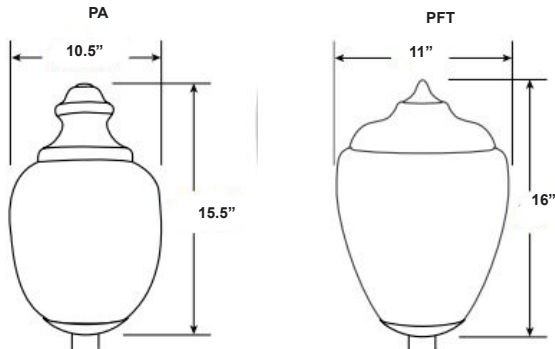

FEATURES & BENEFITS

- ◆ Molded of durable non-corrosive UV resistant resins
- ◆ Acrylic, polycarbonate & polyethylene diffusers
- ◆ Fits most 3 inch diameter posts (not included)
- ◆ UL Listed for wet locations

DIMENSIONS

Dimensions and specifications subject to change without notice.

◆ 800-444-WATT ◆ www.mobern.com ◆
8200 Stayton Dr., Ste. 500, Jessup, MD 20794

CAT#			
JOB NAME	TYPE		

FEATURES & BENEFITS

- ◆ UL/cUL Listed for wet location
- ◆ Molded of durable non-corrosive UV resistant resins
- ◆ Fits most 3" diameter posts
- ◆ UL listed for wet locations

ORDERING DATA

EXAMPLE: MNG113GUBKCL

MNG		Socket		Finish		Lens		Lamp	
Series	Size								
MNG	12* 12"	113GU	1-13W GU24	BK	Black	CL	Clear	Blank	No Lamp
Outdoor	14** 14"	118GU	1-18W GU24	WH	White	WH	White	L	Lamp included (2700K)
Neckless	16** 16"	123GU	1-23W GU24						
Globe Post		126GU	1-26W GU24						
Top		132GU	1-32W GU24						
		142GU	1-42W GU24						

* Suitable for bulbs up to 100 watts
** Suitable for bulbs up to 150 watts

DIMENSIONS

Dimensions and specifications subject to change without notice.

FEATURES & BENEFITS

- ◆ UL/cUL Listed for wet location
- ◆ Molded of durable non-corrosive UV resistant resins
- ◆ Fits most 3" diameter posts
- ◆ UL listed for wet locations