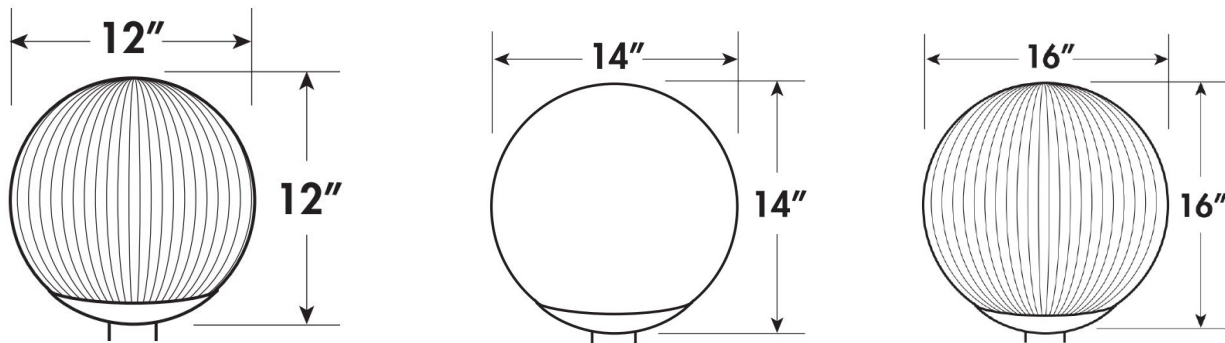

DIMENSIONS

Dimensions and specifications subject to change without notice.

◆ 800-444-WATT ◆ www.mobern.com ◆
8200 Stayton Dr., Ste. 500, Jessup, MD 20794

CAT#			
JOB NAME	TYPE		

FEATURES & BENEFITS

- ◆ UL/cUL Listed for wet location
- ◆ Molded of durable non-corrosive UV resistant resins
- ◆ Fits most 3" diameter posts
- ◆ UL listed for wet locations

ORDERING DATA

EXAMPLE: MNG113GUBKCL

MNG		Socket		Finish		Lens		Lamp	
Series	Size								
MNG	12* 12"	113GU	1-13W GU24	BK	Black	CL	Clear	Blank	No Lamp
Outdoor	14** 14"	118GU	1-18W GU24	WH	White	WH	White	L	Lamp included (2700K)
Neckless	16** 16"	123GU	1-23W GU24						
Globe Post		126GU	1-26W GU24						
Top		132GU	1-32W GU24						
		142GU	1-42W GU24						

* Suitable for bulbs up to 100 watts
** Suitable for bulbs up to 150 watts

DIMENSIONS

Dimensions and specifications subject to change without notice.

FEATURES & BENEFITS

- ◆ UL/cUL Listed for wet location
- ◆ Molded of durable non-corrosive UV resistant resins
- ◆ Fits most 3" diameter posts
- ◆ UL listed for wet locations