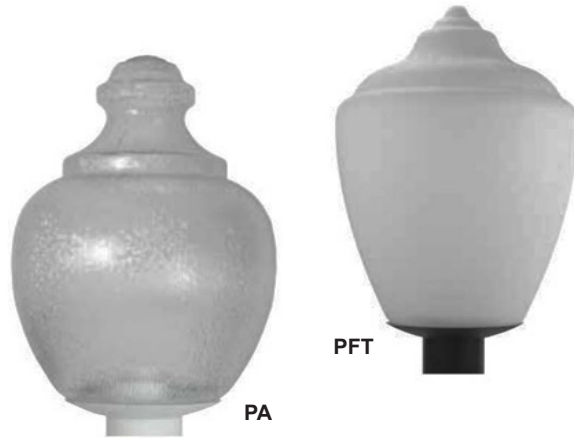

FEATURES & BENEFITS

- ◆ Molded of durable non-corrosive UV resistant resins
- ◆ Acrylic, polycarbonate & polyethylene diffusers
- ◆ Fits most 3 inch diameter posts (not included)
- ◆ UL Listed for wet locations

ORDERING DATA

EXAMPLE: MGPFTA113GUBK

MG		Shape		Lens		Socket		Finish		Lamp	
Series	Shape	Lens	Socket	Finish	Lamp						
MG Acorn/Flame Tip Collection	PFT 11" Flame Tip PA 10" Acorn	A Clear Acrylic C Clear Polycarbonate W White Polyethylene	113GU 1-13W GU24 118GU 1-18W GU24 123GU 1-23W GU24 126GU 1-26W GU24 132GU 1-32W GU24 142GU 1-42W GU24	BK Black WH White	Blank No Lamp L Lamp included (2700K)						

* Suitable for bulbs up to 100 watts
** Suitable for bulbs up to 150 watts

DIMENSIONS

Dimensions and specifications subject to change without notice.

FEATURES & BENEFITS

- ◆ UL/cUL Listed for wet location
- ◆ Molded of durable non-corrosive UV resistant resins
- ◆ Fits most 3" diameter posts
- ◆ UL listed for wet locations