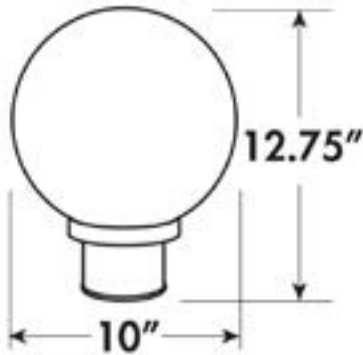

FEATURES & BENEFITS

- ◆ UL/cUL Listed for wet location
- ◆ Molded of durable non-corrosive UV resistant resins
- ◆ Fits most 3" diameter posts
- ◆ UL listed for wet locations

ORDERING DATA

EXAMPLE: MGP12-INCLEDWHCP40

Series	Mounting	Size	Socket	Lamp Type (optional)	Finish	Lens	Color Temp (Optional)
MG LED Globe Post Top	P Post Top	10 10"	INC* Incandescent <small>*100W max</small>	LED 9.5 watt A19/E26 120VAC 800 Lamp Lumens Triac Dimmable	BK Black WH White	CP Clear Prism W White	40 4000K 30 3000K

DIMENSIONS

Dimensions and specifications subject to change without notice.