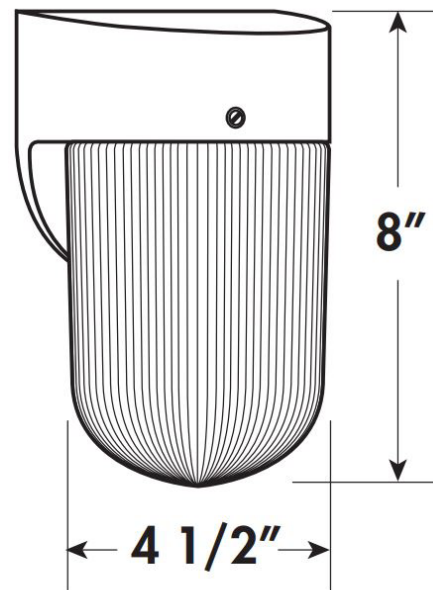

NOTES:

- ¹Include only when ordering with lamp
- ²Not available with Jelly Jar lens
- ³Only available with Jelly Jar lens

Color Temp¹

30	3000K
40	4000K

Dimensions and specifications subject to change without notice.

◆ 800-444-WATT ◆ www.mobern.com ◆
8200 Stayton Dr., Ste. 500, Jessup, MD 20794

CAT#

JOB NAME

TYPE

DIMENSIONS

GLOBE

Jelly Jar

JAR

ROUNDED JAR

Dimensions and specifications subject to change without notice.

CAT#		
JOB NAME		TYPE