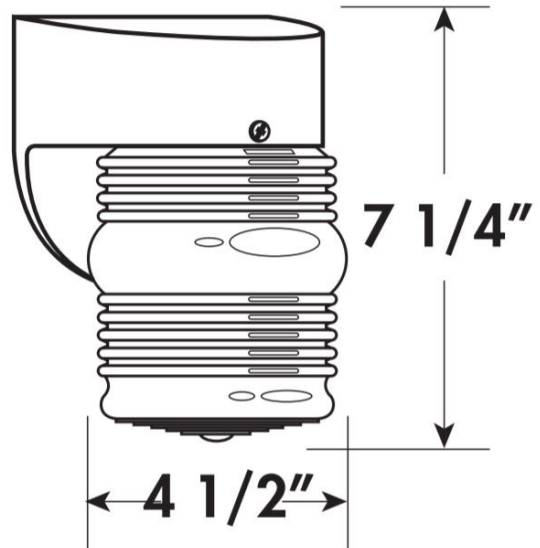

NOTES:

- ¹Include only when ordering with lamp
- ²Not available with Jelly Jar lens
- ³Only available with Jelly Jar lens

Color Temp¹

30	3000K
40	4000K

Dimensions and specifications subject to change without notice.

◆ 800-444-WATT ◆ www.mobern.com ◆
8200 Stayton Dr., Ste. 500, Jessup, MD 20794

CAT#

JOB NAME

TYPE

DIMENSIONS

GLOBE

Jelly Jar

JAR

ROUNDED JAR

Dimensions and specifications subject to change without notice.

CAT#		
JOB NAME		TYPE