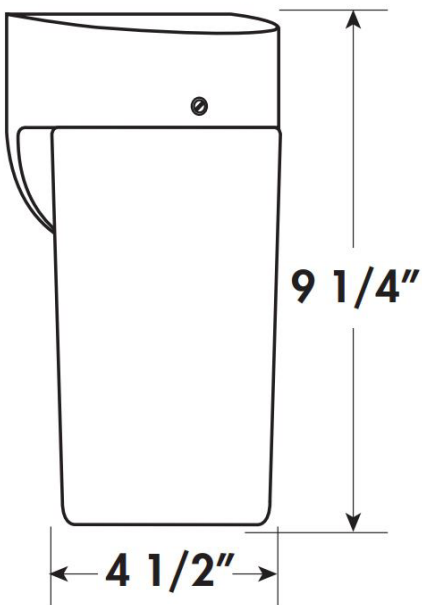

◆ 800-444-WATT ◆ www.mobern.com ◆
8200 Stayton Dr., Ste. 500, Jessup, MD 20794

CAT#

JOB NAME

TYPE

DIMENSIONS

GLOBE

Jelly Jar

JAR

ROUNDED JAR

Dimensions and specifications subject to change without notice.

CAT#		
JOB NAME		TYPE