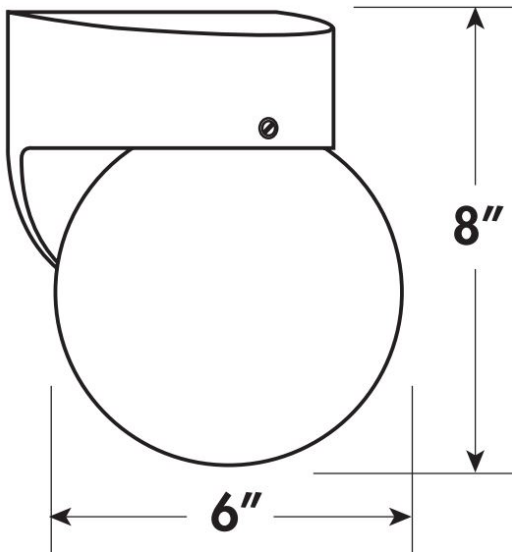

◆ 800-444-WATT ◆ www.mobern.com ◆
8200 Stayton Dr., Ste. 500, Jessup, MD 20794

CAT#

JOB NAME

TYPE

DIMENSIONS

GLOBE

Jelly Jar

JAR

ROUNDED JAR

Dimensions and specifications subject to change without notice.

CAT#		
JOB NAME		TYPE