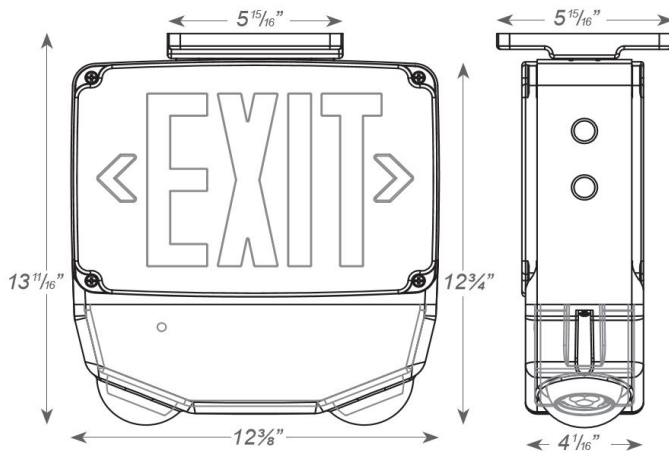

MOUNTING

- ◆ Die-cast aluminium mounting canopy included for top or end mount
- ◆ Universal K/O pattern on back plate for wall mount

HOUSING

- ◆ 5VA flame-retardant, UV stabilized polycarbonate in white, black or gray finish
- ◆ High-impact resistant, UV stabilized polycarbonate clear lens
- ◆ Corrosion resistant enclosure with engineering grade silicone gasket
- ◆ Top and side K/O's provided for conduit feed applications
- ◆ EZ snap-out Chevron directional indicators

DIMENSIONS

Dimensions and specifications subject to change without notice.

| | |
|----------|--|
| CAT# | |
| JOB NAME | |
| TYPE | |