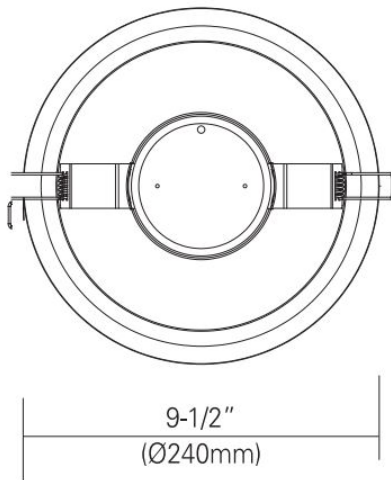

APPLICATIONS

The SFK8 is a Commercial grade, DoB, AC Direct LED, Recessed Downlight Retrokit with integral one piece housing and mouse-trap spring clips to allow for easy installation. It is compatible with most 8" commercial housings measuring at least 6-7/8" high, with apertures between 8" and 8-3/4". Available with a 15W, 20W, 30W or 40W, high efficacy Universal voltage, DoB LED module with Triac and 0-10V dimming. The optical diffuser produces high lumen transmission and even illumination. Also use for remodeling down lights in existing ceiling, adding a J-box on conduit end. (Sold separately.)

FEATURES & BENEFITS

- ◆ Heavy gauge, painted aluminum reflector allows for efficient heat dissipation.
- ◆ Designed to retrofit most existing 8"- 8-3/4" aperture commercial incandescent, fluorescent and metal halide housings.
- ◆ Easy, quick connect, metal connector case allows for easy wire connection. (U.S. Patented)
- ◆ Universal 120-277VAC DoB LED module with dual dimming of Triac and 0-10V in one module.
- ◆ White coated paint is standard. Consult factory on other finish colors.
- ◆ Optional Remodel Junction Box is available for remodeling down lights.

DIMENSIONS

- Easy-quick connector case.
- New Construction Frame Kit
- Remodel Junction Box

Ceiling Cut-out : 8-1/4"

Dimensions and specifications subject to change without notice.

◆ 800-444-WATT ◆ www.mobern.com ◆
8200 Stayton Dr., Ste. 500, Jessup, MD 20794