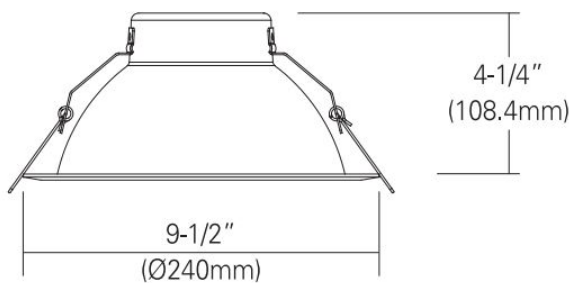

FEATURES & BENEFITS

- ◆ Heavy gauge, painted aluminum reflector allows for efficient heat dissipation.
- ◆ Designed to retrofit most existing 8"- 8-3/4" aperture commercial incandescent, fluorescent and metal halide housings.
- ◆ Easy, quick connect, metal connector case allows for easy wire connection. (U.S. Patented)
- ◆ Universal 120-277VAC DoB LED module with dual dimming of Triac and 0-10V in one module.
- ◆ White coated paint is standard. Consult factory on other finish colors.
- ◆ Optional Remodel Junction Box is available for remodeling down lights.

DIMENSIONS

- Easy-quick connector case.
- New Construction Frame Kit
- Remodel Junction Box

Ceiling Cut-out : 8-1/4"

Dimensions and specifications subject to change without notice.

◆ 800-444-WATT ◆ www.mobern.com ◆
8200 Stayton Dr., Ste. 500, Jessup, MD 20794