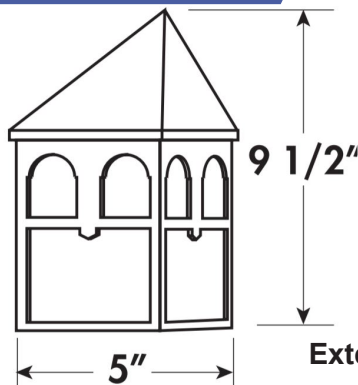

ORDERING DATA FOR LED A LAMP

EXAMPLE: MDH5INCLEDBKWH30

MDH							
Series	Size	Socket	Lamp Type (Optional) ¹	Finish	Lens	Color Temp (Optional) ²	Options
MDH	5 5 inch	INC Incandescent	LED 9.5 watt A19/E26 120VAC 800 Lamp Lumens Triac Dimmable	BK Black	WH White	30 3000K 40 4000K	PC Photocell

¹Must include color temperature

²Must include LED Lamp Type

DIMENSIONS

Dimensions and specifications subject to change without notice.

◆ 800-444-WATT ◆ www.mobern.com ◆

8200 Stayton Dr., Ste. 500, Jessup, MD 20794