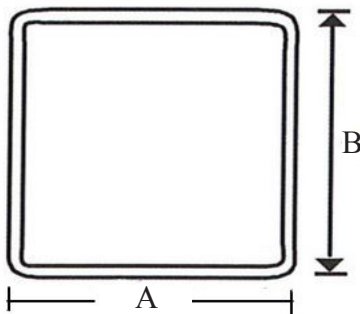

APPLICATIONS

Suitable for use in residential and light commercial applications. Ideal for use in closets, laundry areas and pantries.

FEATURES & SPECIFICATIONS

- ◆ Available in 11", 14" and 19"
- ◆ Housing is die formed cold rolled steel with epoxy powder coating
- ◆ High performance acrylic lens
- ◆ ^cETL_{US} Listed
- ◆ 11" and 14" options are Energy Star Listed

ORDERING DATA

EXAMPLE: MCS11LED18D12030

MCS		LED							
Series	Size	Gear	Wattage / Lumens		Driver		Color Temp		
MCS	11 11 inch	LED	<u>11 Inch</u>		D120	120V - 11 inch only	30	3000K	
	14 14 inch		18	18 Watts 1400 Lumens	MV	Multivolt 120-277VAC	40	4000K	
	19 19 inch		<u>14 Inch</u>						
			24	24 Watts 2100 Lumens					
			<u>19 Inch</u>						
			35	35 Watts 2900 Lumens					

DIMENSIONS (A x B x C)

- 11 inch - 11" x 11" x 3.2"
- 14 inch - 14" x 14" x 3.4"
- 19 inch - 19" x 19" x 3.8"

Dimensions and specifications subject to change without notice.

◆ 800-444-WATT ◆ www.mobern.com ◆
8200 Stayton Dr., Ste. 500, Jessup, MD 20794