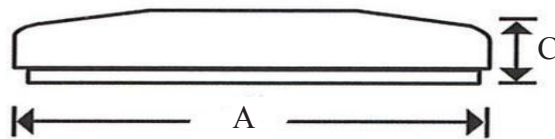

APPLICATIONS

Suitable for use in residential and light commercial applications. Ideal for use in closets, laundry areas and pantries.

FEATURES & SPECIFICATIONS

- ◆ Available in 11", 14" and 19"
- ◆ Housing is die formed cold rolled steel with epoxy powder coating
- ◆ High performance acrylic lens
- ◆ ^cETL_{US} Listed
- ◆ 11" and 14" options are Energy Star Listed

ORDERING DATA

EXAMPLE: MCS11LED18D12030

MCS		LED							
Series	Size	Gear	Wattage / Lumens		Driver		Color Temp		
MCS	11 11 inch	LED	<u>11 Inch</u>		D120	120V - 11 inch only	30	3000K	
	14 14 inch		18	18 Watts 1400 Lumens	MV	Multivolt 120-277VAC	40	4000K	
	19 19 inch		<u>14 Inch</u>						
			24	24 Watts 2100 Lumens					
			<u>19 Inch</u>						
			35	35 Watts 2900 Lumens					

DIMENSIONS (A x B x C)

- 11 inch - 11" x 11" x 3.2"
- 14 inch - 14" x 14" x 3.4"
- 19 inch - 19" x 19" x 3.8"

Dimensions and specifications subject to change without notice.

◆ 800-444-WATT ◆ www.mobern.com ◆
8200 Stayton Dr., Ste. 500, Jessup, MD 20794