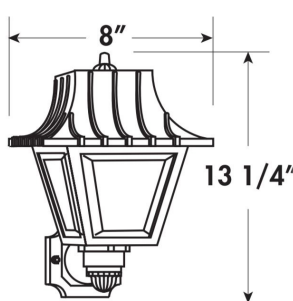

DIMENSIONS

Wall Mount Long Tail

Height From
Center Mount: 10 5/8"
Extends: 8 1/2"

Wall Mount Short Tail

Height From
Center Mount: 10 5/8"
Extends: 8 1/2"

Post Top

Dimensions and specifications subject to change without notice