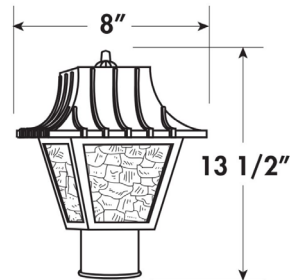

DIMENSIONS

Wall Mount Long Tail

Height From
Center Mount: 10 5/8"
Extends: 8 1/2"

Wall Mount Short Tail

Height From
Center Mount: 10 5/8"
Extends: 8 1/2"

Post Top

Dimensions and specifications subject to change without notice