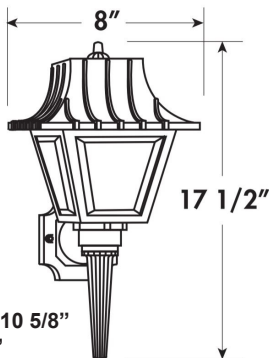

APPLICATIONS

The MCO fixture is perfect for coastal and marine environments. Ideal for residential buildings and general outdoor illumination.

- ◆ Post top version fits most 3 inch diameter posts (not included)
- ◆ Dusk to dawn photocell for automatic ON/OFF (optional for wall mount)
- ◆ Available in multiple colors and lens options
- ◆ Acrylic lens
- ◆ Molded of durable non-corrosive UV resistant resins
- ◆ cUL_{US} Listed for wet locations

DIMENSIONS

Wall Mount Long Tail

Height From
Center Mount: 10 5/8"
Extends: 8 1/2"

Wall Mount Short Tail

Height From
Center Mount: 10 5/8"
Extends: 8 1/2"

Post Top

Dimensions and specifications subject to change without notice