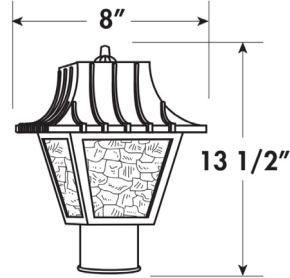

Dimensions and specifications subject to change without notice

◆ 800-444-WATT ◆ www.mobern.com ◆
Washington Blvd. Laurel, MD 20723 9731

#CAT	
JOB NAME	TYPE

DIMENSIONS

Wall Mount Long Tail

Height From
Center Mount: 10 5/8"
Extends: 8 1/2"

Wall Mount Short Tail

Height From
Center Mount: 10 5/8"
Extends: 8 1/2"

Post Top

Dimensions and specifications subject to change without notice

#CAT	
JOB NAME	TYPE