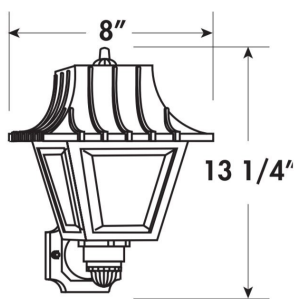

Dimensions and specifications subject to change without notice

◆ 800-444-WATT ◆ www.mobern.com ◆
Washington Blvd. Laurel, MD 20723 9731

#CAT	
JOB NAME	TYPE

DIMENSIONS

Wall Mount Long Tail

Height From
Center Mount: 10 5/8"
Extends: 8 1/2"

Wall Mount Short Tail

Height From
Center Mount: 10 5/8"
Extends: 8 1/2"

Post Top

Dimensions and specifications subject to change without notice

#CAT	
JOB NAME	TYPE