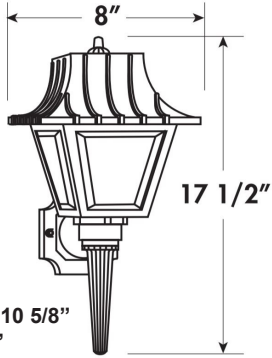

Dimensions and specifications subject to change without notice

◆ 800-444-WATT ◆ www.mobern.com ◆
Washington Blvd. Laurel, MD 20723 9731

#CAT	
JOB NAME	TYPE

DIMENSIONS

Wall Mount Long Tail

Height From
Center Mount: 10 5/8"
Extends: 8 1/2"

Wall Mount Short Tail

Height From
Center Mount: 10 5/8"
Extends: 8 1/2"

Post Top

Dimensions and specifications subject to change without notice

#CAT	
JOB NAME	TYPE