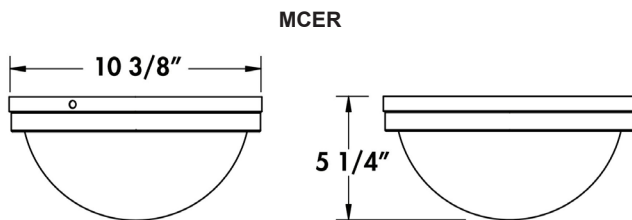

MCERC

MCER

MCERG

ORDERING DATA

EXAMPLE: MCER113GUBKF

Series	Lamping	Socket	Finish	Lens	Lamp	Options
MCER Round	113 1-13W GU 24 213 2-13W GU 24	GU GU24 Base 120V	BK Black WH White	F Frosted	Blank No Lamp L Lamp included (2700K)	PC Photocell
MCERG Grill	118 1-18W GU 24 218 2-18W GU 24					
MCERC Grid	123 1-23W GU 24 126 1-26W GU 24					

DIMENSIONS

Height From Center Mount: 5 1/4"

Height From Center Mount: 5 1/4"

Height From Center Mount: 5 1/4"

Dimensions and specifications subject to change without notice.