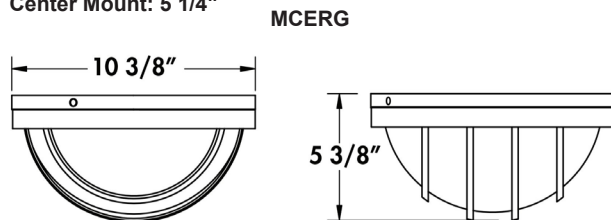

MCERC

MCER

MCERG

ORDERING DATA

EXAMPLE: MCER113GUBKF

Series	Lamping	Socket	Finish	Lens	Lamp	Options
MCER Round	113 1-13W GU 24 213 2-13W GU 24	GU GU24 Base 120V	BK Black WH White	F Frosted	Blank No Lamp L Lamp included (2700K)	PC Photocell
MCERG Grill	118 1-18W GU 24 218 2-18W GU 24					
MCERC Grid	123 1-23W GU 24 126 1-26W GU 24					

DIMENSIONS

Height From Center Mount: 5 1/4"

Height From Center Mount: 5 1/4"

Height From Center Mount: 5 1/4"

Dimensions and specifications subject to change without notice.