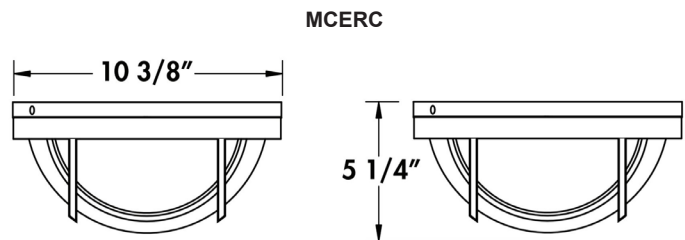

MCERC

MCER

MCERG

ORDERING DATA

EXAMPLE: MCER113GUBKF

Series	Lamping	Socket	Finish	Lens	Lamp	Options
MCER Round	113 1-13W GU 24 213 2-13W GU 24	GU GU24 Base 120V	BK Black WH White	F Frosted	Blank No Lamp L Lamp included (2700K)	PC Photocell
MCERG Grill	118 1-18W GU 24 218 2-18W GU 24					
MCERC Grid	123 1-23W GU 24 126 1-26W GU 24					

DIMENSIONS

Height From Center Mount: 5 1/4"

Height From Center Mount: 5 1/4"

Height From Center Mount: 5 1/4"

Dimensions and specifications subject to change without notice.