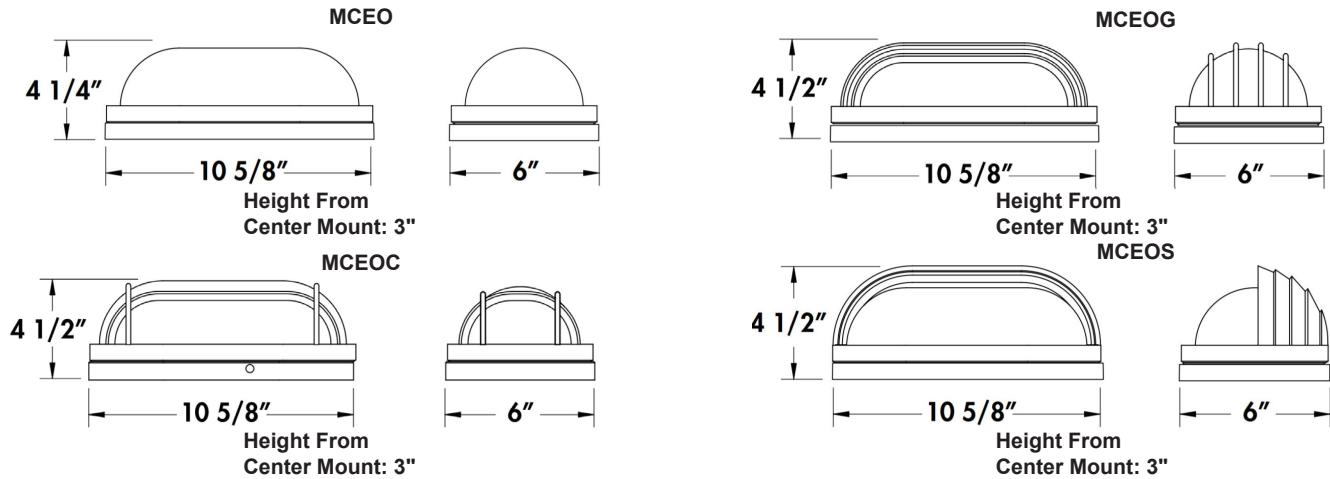

MCEO

MCEOC

MCEOG

MCEOS

ORDERING DATA

EXAMPLE: MCEO113GUBKF

Series	Lamping	Socket	Finish	Lens	Lamp
MCEO Oval	113 1-13W GU 24 213 2-13W GU 24	GU GU24 Base 120V	BK Black WH White	F Frosted	Blank No Lamp L Lamp included (2700K)
MCEOG Grill	118 1-18W GU 24 123 1-23W GU 24				
MCEOS Hood	126 1-26W GU 24				
MCEOC Grid					

DIMENSIONS

Dimensions and specifications subject to change without notice.