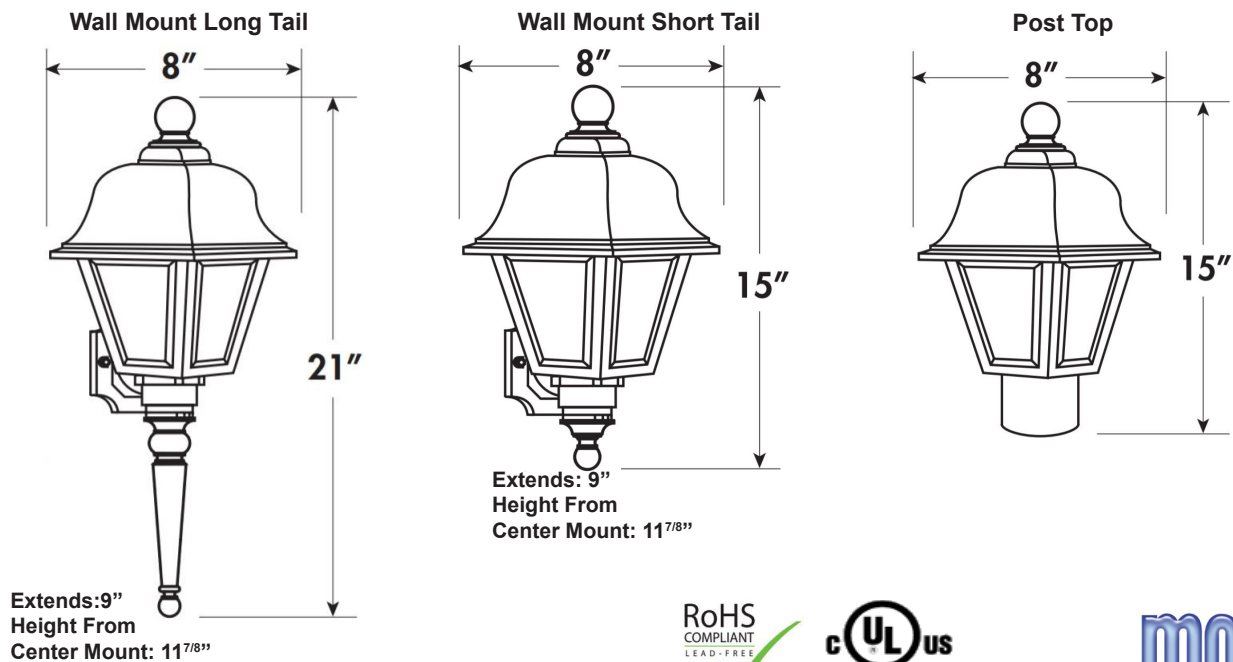

DIMENSIONS

Dimensions and specifications subject to change without notice.

CAT#			
JOB NAME		TYPE