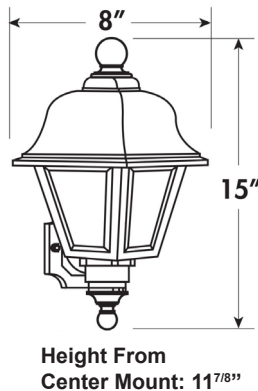

ORDERING DATA

EXAMPLE: MBRWINCLEDWHFR40

Series	Mount	Socket	Lamp Type (optional)	Finish	Lens	Color Temp (Optional)	Options
MBR Bradford Collection	P Post Top W Wall Mount L Wall Mount Long Tail	INC Incandescent* <small>*60W Max</small>	LED 9.5 watt A19/E26 120VAC 800 Lamp Lumens Triac Dimmable	BK Black WH White	WH White CL Clear FR Frosted	30 3000K 40 4000K	PC Photocell* <small>*Photocell Not Available on Post Top</small>

DIMENSIONS

Wall Mount Long Tail

Wall Mount Short Tail

Post Top

Dimensions and specifications subject to change without notice.

◆ 800-444-WATT ◆ www.mobern.com ◆
8200 Stayton Dr., Ste. 500, Jessup, MD 20794