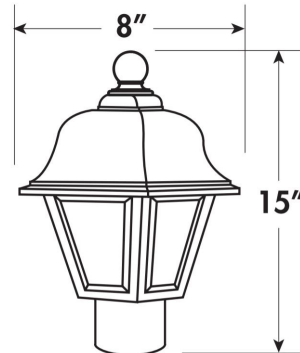

DIMENSIONS

Wall Mount Long Tail

Wall Mount Short Tail

Post Top

Dimensions and specifications subject to change without notice.

◆ 800-444-WATT ◆ www.mobern.com ◆
8200 Stayton Dr., Ste. 500, Jessup, MD 20794