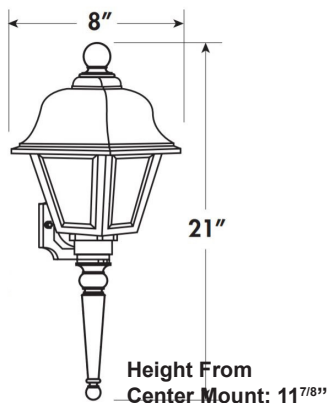

ORDERING DATA

EXAMPLE: MBRPLED12D120WHCL30

MBR	LED	12	D120					
Series	Mount	Gear	Wattage / Lumens	Driver	Finish	Lens	Color Temp	Options
MBR	P Post Top W Wall Mount L Wall Mount Long Tail	LED	12 13 Watts 1000 Lumens	D120 120VAC Triac Dimmable	WH White BK Black	WH White CL Clear FR Frosted	30 3000K 40 4000K	PC Photocell* <small>*Photocell Not Available on Post Top</small>

DIMENSIONS

Wall Mount Long Tail

Wall Mount Short Tail

Post Top

Dimensions and specifications subject to change without notice.

◆ 800-444-WATT ◆ www.mobern.com ◆
8200 Stayton Dr., Ste. 500, Jessup, MD 20794