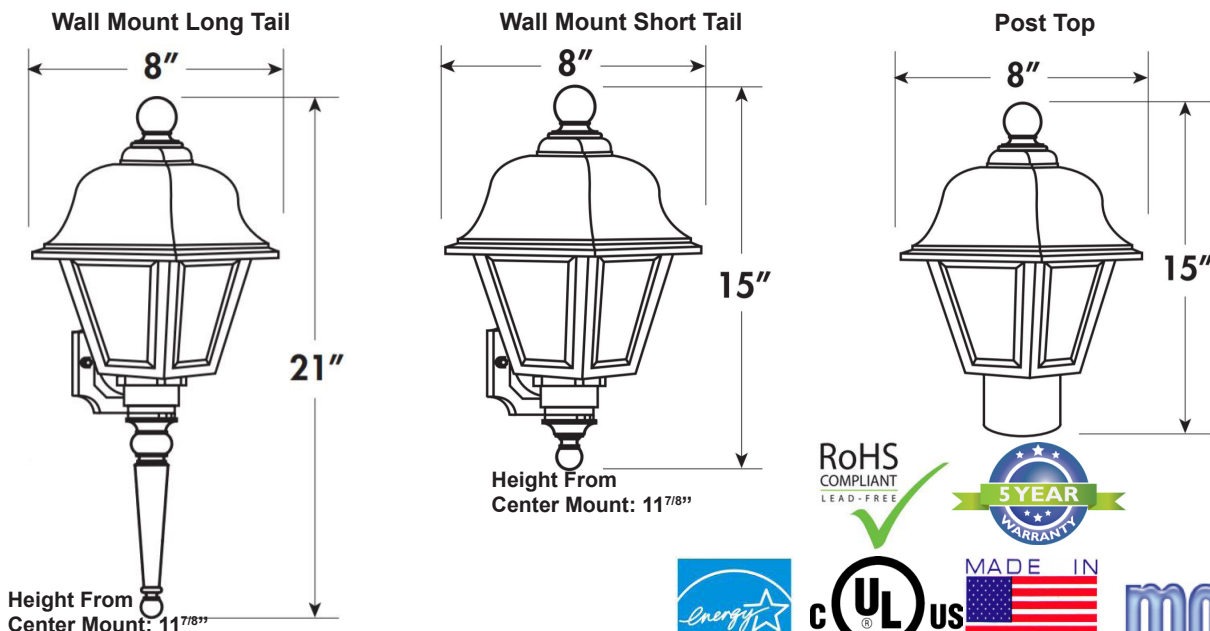

FEATURES & BENEFITS

- ◆ Ambient operating temperature -40°C (-40°F) to +40°C (104°F)
- ◆ L₇₀ > 50000 hrs.
- ◆ Molded of durable non-corrosive UV resistant resins
- ◆ Acrylic diffuser
- ◆ Post top version fits most 3 inch diameter posts (not included)
- ◆ cUL_{us} Listed for wet locations
- ◆ Energy Star Listed in wall mounted versions
- ◆ 5 year warranty

ORDERING DATA

EXAMPLE: MBRPLED12D120WHCL30

MBR	LED	12	D120					
Series	Mount	Gear	Wattage / Lumens	Driver	Finish	Lens	Color Temp	Options
MBR	P Post Top W Wall Mount L Wall Mount Long Tail	LED	12 13 Watts 1000 Lumens	D120 120VAC Triac Dimmable	WH White BK Black	WH White CL Clear FR Frosted	30 3000K 40 4000K	PC Photocell*

*Photocell Not Available on Post Top

DIMENSIONS

Height From Center Mount: 11^{7/8"}

Dimensions and specifications subject to change without notice.

RoHS COMPLIANT
LEAD-FREE

◆ 800-444-WATT ◆ www.mobern.com ◆
8200 Stayton Dr., Ste. 500, Jessup, MD 20794