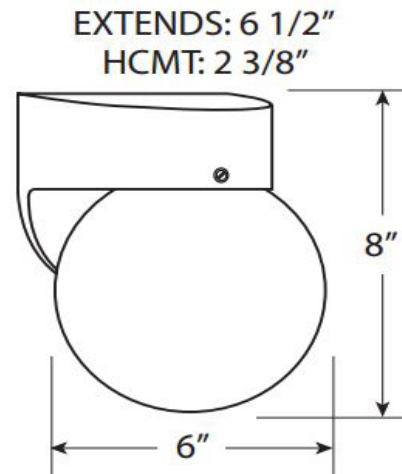

### ORDERING DATA

EXAMPLE: MBPWLED11MV40WSJ

Series	Body	Gear	Wattage/Driver	Kelvin Temperature	Diffuser	Options
<b>MBP</b> Pocket LED	<b>W</b> White <b>B</b> Black	<b>LED</b>	<b>11MV</b> 11Watt Multivolt 120-277VAC <b>13D120</b> 13Watt D120Volt Triac Dimmable	<b>30</b> 3000K* <b>40</b> 4000K <small>*only available in 13D120</small>	<b>WSJ</b> White Small Jar <b>CSJ</b> Clear Small Jar <b>AG</b> Clear Globe	<b>PC</b> Photocell** <small>**only available in 13D120</small>