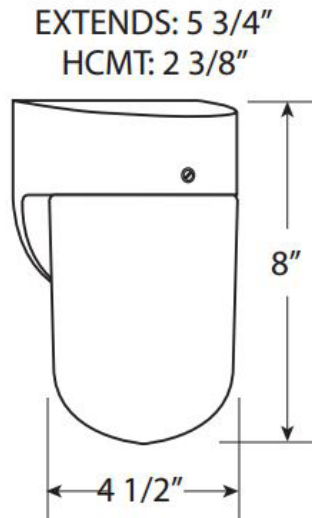

### ORDERING DATA

EXAMPLE: MBPWLED11MV40WSJ

Series	Body	Gear	Wattage/Driver	Kelvin Temperature	Diffuser	Options
<b>MBP</b> Pocket LED	<b>W</b> White <b>B</b> Black	<b>LED</b>	<b>11MV</b> 11Watt Multivolt 120-277VAC <b>13D120</b> 13Watt D120Volt Triac Dimmable	<b>30</b> 3000K* <b>40</b> 4000K <small>*only available in 13D120</small>	<b>WSJ</b> White Small Jar <b>CSJ</b> Clear Small Jar <b>AG</b> Clear Globe	<b>PC</b> Photocell** <small>**only available in 13D120</small>