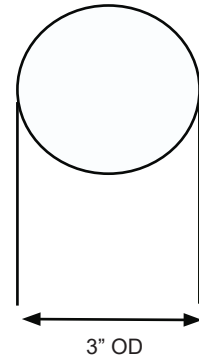

APPLICATIONS

Round aluminum direct burial poles available in multiple lengths with 3" diameter. Designed to hold and accommodate multiple exterior light fixtures.

FEATURES & BENEFITS

- ◆ Extruded Aluminum
- ◆ 3" Diameter
- ◆ Direct burial

ORDERING DATA

EXAMPLE: MARP10BK

MARP					
Series	Dimensions	Color Option			
MARP	7 7 ft. 3" Diameter	BK	Black		
	10 10 ft. 3' Diameter				
	12 12 ft. 3' Diameter				
	15 15 ft. 3' Diameter				

Dimensions and specifications subject to change without notice.