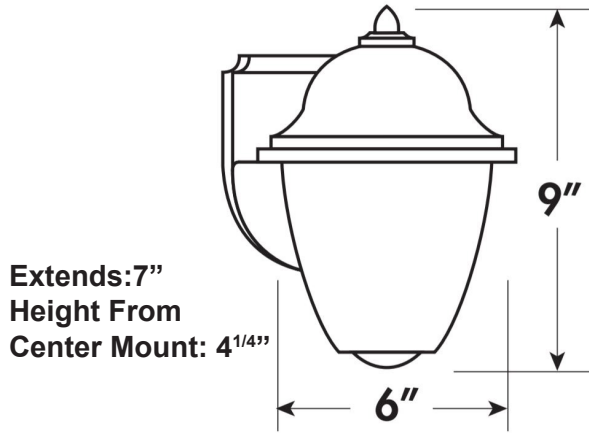

¹Must include color temperature

²Must include LED Lamp Type

Dimensions and specifications subject to change without notice.

◆ 800-444-WATT ◆ www.mobern.com ◆
8200 Stayton Dr., Ste. 500, Jessup, MD 20794

CAT#

JOB NAME

TYPE

DIMENSIONS

Dimensions and specifications subject to change without notice.

CAT#			
JOB NAME		TYPE	