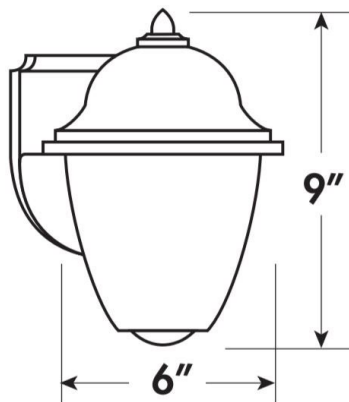

ORDERING DATA

EXAMPLE: MAPW113GUBKPC

| MAPW | | | | | |
|-------------|------------|---|--------------------------------|------------------------------------|---------------------|
| Series | # of Lamps | Wattage | Base | Finish | Options |
| MAPW | 1 1 Lamps | 13 13W 18 18W 23 23W | GU GU24 style base 120V | BK Black WH White | PC Photocell |

DIMENSIONS

Extends: 7"
Height From Center Mount: 4^{1/4}"

Dimensions and specifications subject to change without notice

| | | | |
|----------|--|------|--|
| #CAT | | | |
| JOB NAME | | TYPE | |