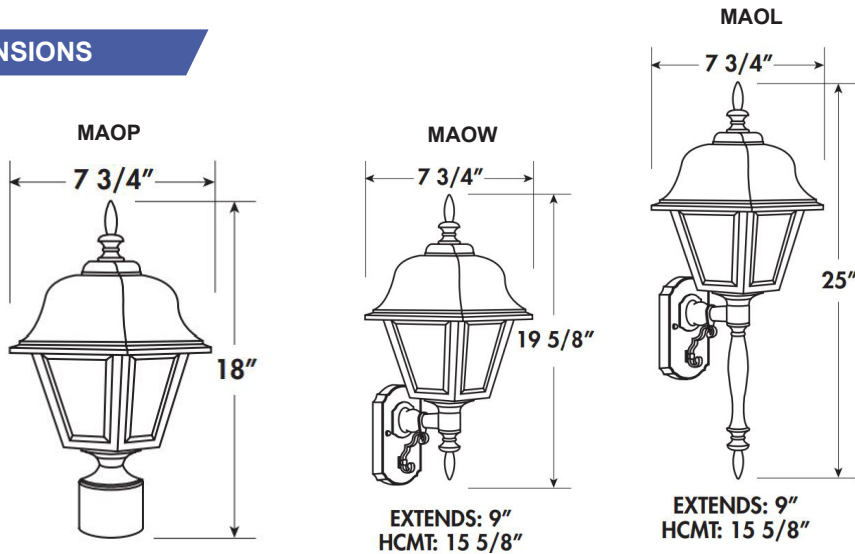

DIMENSIONS

Dimensions and specifications subject to change without notice.

◆ 800-444-WATT ◆ www.mobern.com ◆

8200 Stayton Dr., Ste. 500, Jessup, MD 20794

CAT#

JOB NAME

TYPE