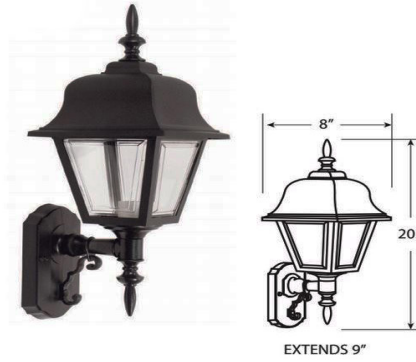

DIMENSIONS

MAOW

Dimensions and specifications subject to change without notice.

◆ 800-444-WATT ◆ www.mobern.com ◆
8200 Stayton Dr., Ste. 500, Jessup, MD 20794

CAT#			
JOB NAME		TYPE