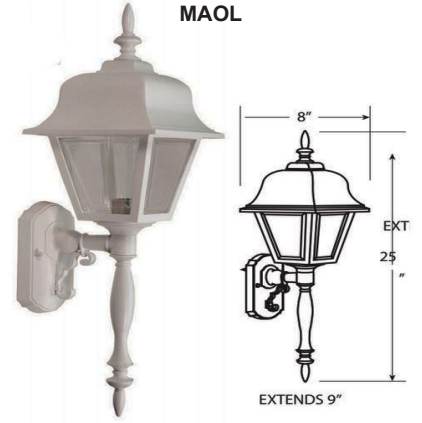

DIMENSIONS

MAOL

Dimensions and specifications subject to change without notice.

◆ 800-444-WATT ◆ www.mobern.com ◆
8200 Stayton Dr., Ste. 500, Jessup, MD 20794

CAT#			
JOB NAME		TYPE