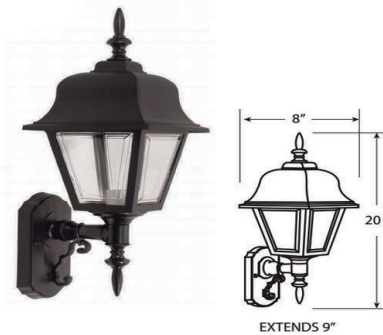

APPLICATIONS

High style series is available in matching post top and wall versions with style choice of short tail or long tail. Molded plastic in choice of white or black has white beveled plastic diffuser to hide the fluorescent lamp or LED and clear beveled diffuser ideal for incandescent options.

FEATURES & BENEFITS

- ◆ Molded of durable non-corrosive UV resistant resins
- ◆ Ambient operating temperatures -40° - +122°F
- ◆ Dimmable
- ◆ Energy Star - Wall mount only
- ◆ Post top fits most 3 inch diameter posts (not included)
- ◆ ^cUL_{US} Listed for wet locations
- ◆ Min CRI 80

ORDERING DATA

EXAMPLE: MAOP113M120BK

MAO		LED		Wattage / Lumens		Finish		Lens		Color Temp		Options		
Series	Mounting	Gear												
MAO	P Post Top W Wall, Short Tail L Wall, Long Tail	LED	13	13 Watts	1000 Lumens	BK	Black	C	Clear	30	3000K	PC	Photocell	
						WH	White	WH	White	40	4000K		*Not available for post top	
								FR	Frosted					

DIMENSIONS

MAOP

MAOW

MAOL

Dimensions and specifications subject to change without notice.

◆ 800-444-WATT ◆ www.mobern.com ◆
8200 Stayton Dr., Ste. 500, Jessup, MD 20794

CAT#	
JOB NAME	TYPE