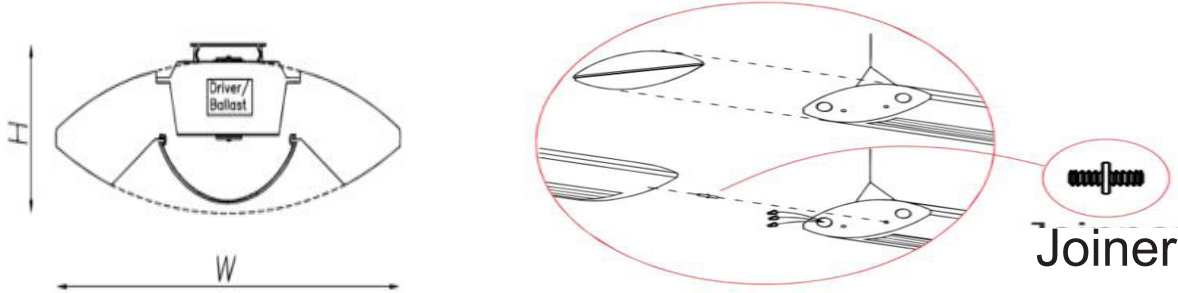

CAT#

JOB NAME

TYPE

**DIMENSIONS**

**W x L x H in inches (mm)**

4ft. - 10.8" x 47" x 3.94"

8ft. - 10.8" x 94" x 3.94"

Optional Up-Light