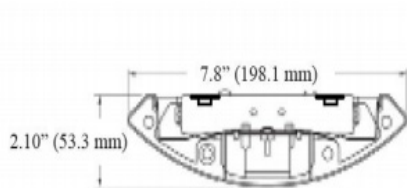

Downlight
LED module distribution