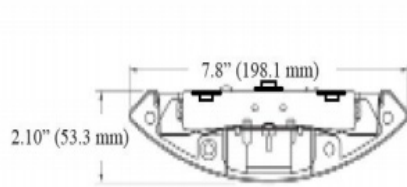

Uplight and Downlight
LED module distribution