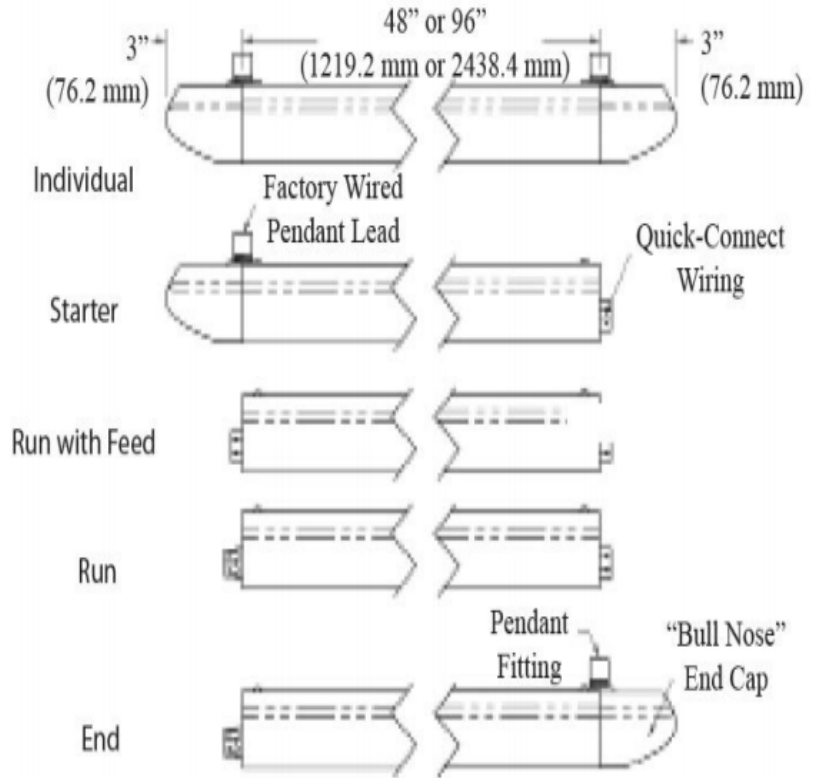

APPLICATIONS

This LED Indirect linear luminaire is available in 4' and 8' lengths. Low profile 2.1" height and 7.9" wide features a choice of die-cast end caps (spade standard).

FEATURES & BENEFITS

- ◆ 4 ft. - 7" x 48" x 2.0"
- ◆ 8 ft. - 7" x 96" x 2.0"
- ◆ Die-cast aluminum ends - factory installed, spade style with wing design available
- ◆ Mount with 4' adjustable cable (2 for 4' unit or 8' unit, included)
Consult factory for longer cables.
- ◆ Highest quality long life LED
- ◆ Double the life expectancy of fluorescent technology
- ◆ _CETL_{US} Listed
- ◆ 5 year warranty

NOTE:

- 4ft cable & 4 ft power feed cable included
- Spade ends are standard. Add BN for bullnose to end of part number

Options

- (Blank) Cable kit with 4' cable & power feed. Cable incl. w/white canopy (3 wire) *non-dimming Bull-Nose
- BN HC302WH Cable kit with 12' cable & power feed. Cable incl. w/white canopy (3 wire) *non-dimming
- HC301WH5W Cable kit with 4' cable & power feed 0-10V Dimming. Cable incl. w/white canopy (5 wire)
- HC302WH5W Cable kit with 12' cable & power feed 0-10V Dimming. Cable incl. w/white canopy (5 wire)

Dimensions and specifications subject to change without notice.

◆ 800-444-WATT ◆ www.mobern.com ◆

8200 Stayton Dr., Ste. 500, Jessup, MD 20794

CAT#	
JOB NAME	
TYPE	

Uplight and Downlight
LED module distribution

Downlight
LED module distribution

Dimensions and specifications subject to change without notice.

◆ 800-444-WATT ◆ www.mobern.com ◆
8200 Stayton Dr., Ste. 500, Jessup, MD 20794

CAT#			
JOB NAME		TYPE	