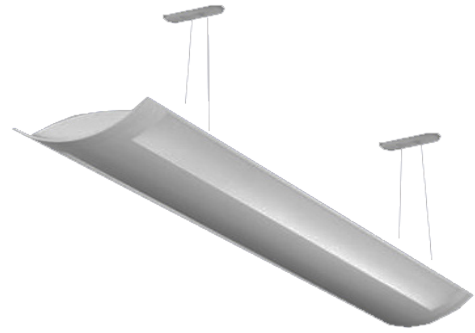

APPLICATIONS

This LED Indirect linear luminaire is available in 4' and 8' lengths. Low profile 2.1" height and 7.9" wide features a choice of die-cast end caps (spade standard).

FEATURES & BENEFITS

- ◆ 4 ft. - 7" x 48" x 2.0"
- ◆ 8 ft. - 7" x 96" x 2.0"
- ◆ Die-cast aluminum ends - factory installed, spade style with wing design available
- ◆ Mount with 4' adjustable cable (2 for 4' unit or 8' unit, included)
Consult factory for longer cables.
- ◆ Highest quality long life LED
- ◆ Double the life expectancy of fluorescent technology
- ◆ _CETL_{US} Listed
- ◆ 5 year warranty

SPECIFICATIONS

The die-formed steel housing is available with solid or perforated bottom, with riveted, heavy duty, die-cast aluminum mounting plates. The end caps are die-cast aluminum and are factory installed. Housing and end caps are standard with our exclusive finish featuring an ultra durable white powder top coat. Custom finishes available.

Individual luminaires come with 2 "spade" end caps factory installed and function as a stand alone luminaire. Luminaires can also be combined in long runs joining together starters, runners and ends. Starters and ends have a single "spade" end cap factory installed. Standard feed points are located at the starter. Feed points can be placed at any of the runners to suit building layout or if required to meet electrical loads on longer runs.