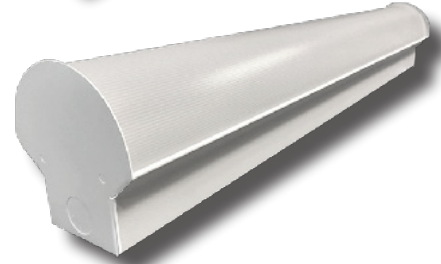

APPLICATIONS

Full body micro silhouette makes a bold statement with a minimal design in post painted matte white finish (consult factory for other finishes). Scaled to the LED module the frosted diffuser surrounds the LEDs for a soft lighting. Fixture can be surface mounted on the wall or ceiling or pendant mounted with specially engineered cable mounting kit.

FEATURES & BENEFITS

- ◆ Housing is formed and welded 22 gauge steel, that is chemically treated and powder coated for a beautiful finish and to resist corrosion
- ◆ Can be mounted individually or in a continuous row
- ◆ Ribbed frosted lens is standard
- ◆ Knockouts on back and ends accept standard electrical fittings (by others). Consult factory.
- ◆ Surface mountable to a wall or ceiling
- ◆ Pendant or cable mountable
- ◆ Whips, fuses and cord sets. See options page in Buyers' Guide or contact the factory for more.
- ◆ cETL_{us} listed for damp locations