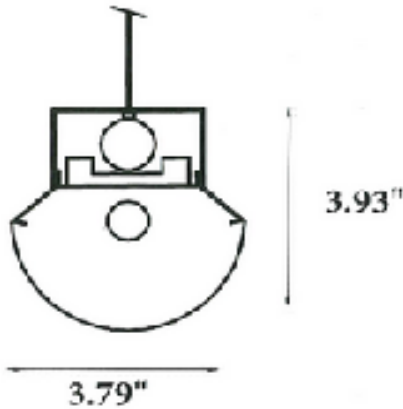

TYPE

****Cord & Whip Ordering Chart (Add to End of Fixture Part Number)**

Part No.	# of Wires	Length	End Fitting	Finish	Voltage	Amps (TL Only)
WP - Whip	(Blank) 3 Wire	(Blank) 6 feet	(Blank) No Plug	BK - Black	(Blank) 120-277V	15 - 15 Amps
CS - Cordset	4 - 4 Wire	8 - 8 feet	P* - Standard Plug	WH - White	120 - 120V	20 - 20 Amps
	5 - 5 Wire	10 - 10 feet	TL* - Twist Lock		277 - 277V	
	6 - 6 Wire	12 - 12 feet			347 - 347V	
		15 - 15 feet			480 - 480V	

DIMENSIONS

Dimensions:

- 3.93"H x 3.79"W x 23.60"L
- 3.93"H x 3.79"W x 47.20"L
- 3.93"H x 3.79"W x 94.40"L

Dimensions and specifications subject to change without notice.

L I G H T I N G

◆ 800-444-WATT ◆ www.mobern.com ◆