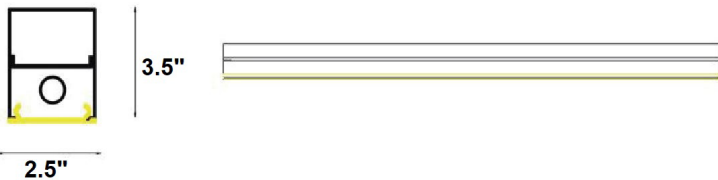

DIMENSIONS

Dimensions and specifications subject to change without notice.

◆ 800-444-WATT ◆ www.mobern.com ◆
8200 Stayton Dr., Ste. 500, Jessup MD 20794

CAT#	
JOB NAME	
TYPE