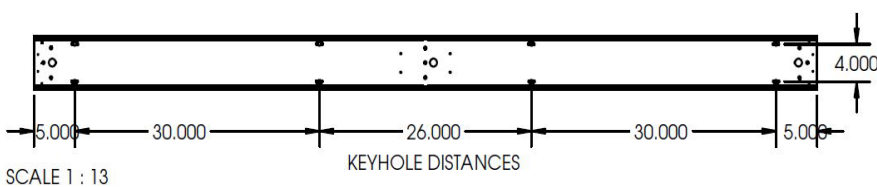

FEATURES & BENEFITS

- ◆ 6.0W x 6.0H (See Dimensions)
- ◆ Various lenses lie on the side flanges
- ◆ 6' and 8' units have a steel mullion to join two individual diffusers
- ◆ Baffled louver is available to shield glare

NOTES

Custom louvers available in any cell configuration. Consult factory for additional information.
* 4 ft. available but not available in recessed

Dimensions and specifications subject to change without notice.

◆ 800-444-WATT ◆ www.mobern.com ◆

8200 Stayton Dr., Ste. 500, Jessup, MD 20794

CAT#

JOB NAME

TYPE

Baffled Louver (BL)

4FT Dimensions

8FT Dimensions

Dimensions and specifications subject to change without notice.

Flange Detail

Flanged

Flanged

Flangeless

Dimensions and specifications subject to change without notice.