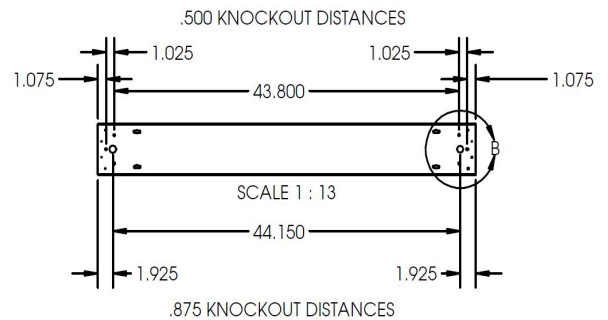

FEATURES & BENEFITS

- ◆ 6.0W x 6.0H (See Dimensions)
- ◆ Various lenses lie on the side flanges
- ◆ 6' and 8' units have a steel mullion to join two individual diffusers
- ◆ Baffled louver is available to shield glare

NOTES

Custom louvers available in any cell configuration. Consult factory for additional information.
* 4 ft. available but not available in recessed

Dimensions and specifications subject to change without notice.

◆ 800-444-WATT ◆ www.mobern.com ◆

8200 Stayton Dr., Ste. 500, Jessup, MD 20794

CAT#

JOB NAME

TYPE

Baffled Louver (BL)

4FT Dimensions

8FT Dimensions

Dimensions and specifications subject to change without notice.

Flange Detail

Flanged

Flanged

Flangeless

Dimensions and specifications subject to change without notice.