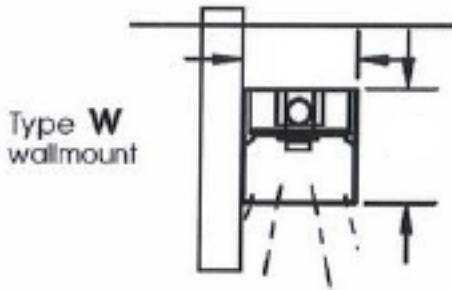

SPECIFICATIONS

Housing is die-formed and welded of heavy gauge cold rolled steel. Knockouts on the ends allow continuous wireway mounting. Fixtures can be hung in various types of recessed ceilings. Leveling lugs are available to support regular recess units. All metal parts are cleaned and treated with a three-stage phosphate coating. These are electrostatically sprayed with high quality white baking enamel providing a minimum of 67% reflectivity.

◆ 800-444-WATT ◆ www.mobern.com ◆

8200 Stayton Dr., Ste. 500, Jessup, MD 20794

CAT#

JOB NAME

TYPE

Baffled Louver (BL)

4FT Dimensions

8FT Dimensions

Dimensions and specifications subject to change without notice.

Flange Detail

Flanged

Flanged

Flangeless

Dimensions and specifications subject to change without notice.