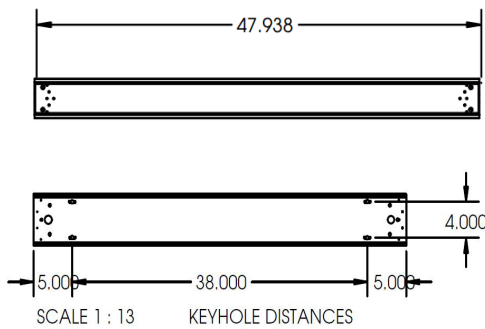

FEATURES & BENEFITS

- ◆ 6.0W x 6.0H (See Dimensions)
- ◆ Various lenses lie on the side flanges
- ◆ 6' and 8' units have a steel mullion to join two individual diffusers
- ◆ Baffled louver is available to shield glare

NOTES

Custom louvers available in any cell configuration. Consult factory for additional information.
* 4 ft. available but not available in recessed

Dimensions and specifications subject to change without notice.

◆ 800-444-WATT ◆ www.mobern.com ◆

8200 Stayton Dr., Ste. 500, Jessup, MD 20794

CAT#

JOB NAME

TYPE

Baffled Louver (BL)

4FT Dimensions

8FT Dimensions

Dimensions and specifications subject to change without notice.

Flange Detail

Flanged

Flanged

Flangeless

Dimensions and specifications subject to change without notice.