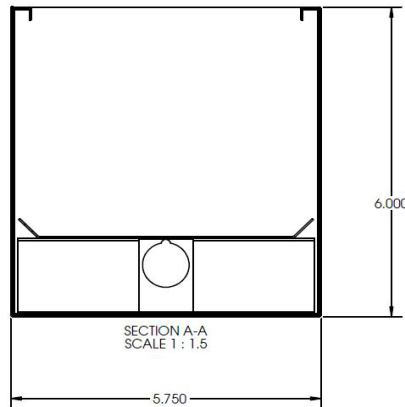

FEATURES & BENEFITS

- ◆ 6.0W x 6.0H (See Dimensions)
- ◆ Various lenses lie on the side flanges
- ◆ 6' and 8' units have a steel mullion to join two individual diffusers
- ◆ Baffled louver is available to shield glare

NOTES

Custom louvers available in any cell configuration. Consult factory for additional information.
* 4 ft. available but not available in recessed

Dimensions and specifications subject to change without notice.

◆ 800-444-WATT ◆ www.mobern.com ◆

8200 Stayton Dr., Ste. 500, Jessup, MD 20794

CAT#

JOB NAME

TYPE

Baffled Louver (BL)

4FT Dimensions

8FT Dimensions