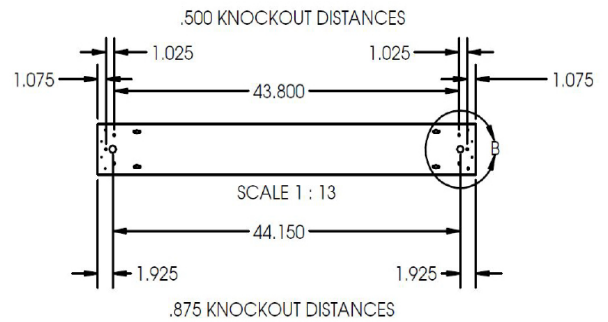

Baffled Louver (BL)

4FT Dimensions

8FT Dimensions

Dimensions and specifications subject to change without notice.

Flange Detail

Flanged

Flanged

Flangeless

Dimensions and specifications subject to change without notice.