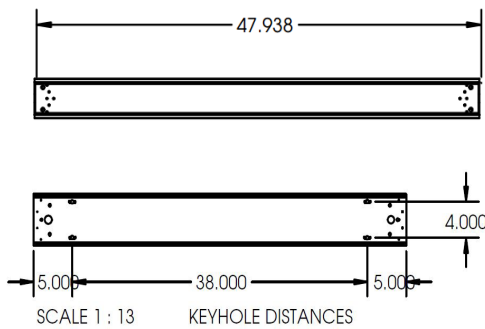

Baffled Louver (BL)

4FT Dimensions

8FT Dimensions

Dimensions and specifications subject to change without notice.

Flange Detail

Flanged

Flanged

Flangeless

Dimensions and specifications subject to change without notice.