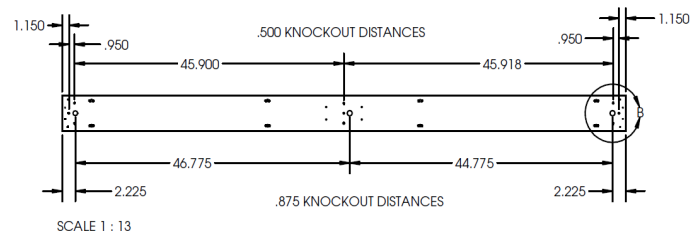

Baffled Louver (BL)

4FT Dimensions

8FT Dimensions

Dimensions and specifications subject to change without notice.

Flange Detail

Flanged

Flanged

Flangeless

Dimensions and specifications subject to change without notice.