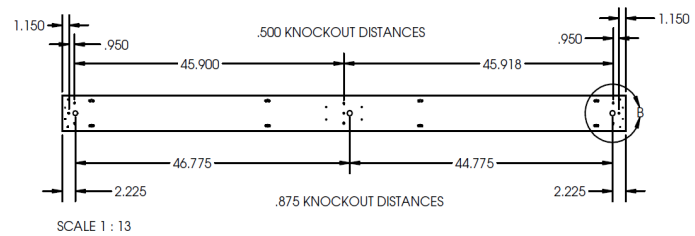

FEATURES & BENEFITS

- ◆ 6.0W x 6.0H (See Dimensions)
- ◆ Various lenses lie on the side flanges
- ◆ 6' and 8' units have a steel mullion to join two individual diffusers
- ◆ Baffled louver is available to shield glare

NOTES

Custom louvers available in any cell configuration. Consult factory for additional information.
* 4 ft. available but not available in recessed

Dimensions and specifications subject to change without notice.

◆ 800-444-WATT ◆ www.mobern.com ◆

8200 Stayton Dr., Ste. 500, Jessup, MD 20794

CAT#

JOB NAME

TYPE

Baffled Louver (BL)

4FT Dimensions

8FT Dimensions

Dimensions and specifications subject to change without notice.

Flange Detail

Flanged

Flanged

Flangeless

Dimensions and specifications subject to change without notice.