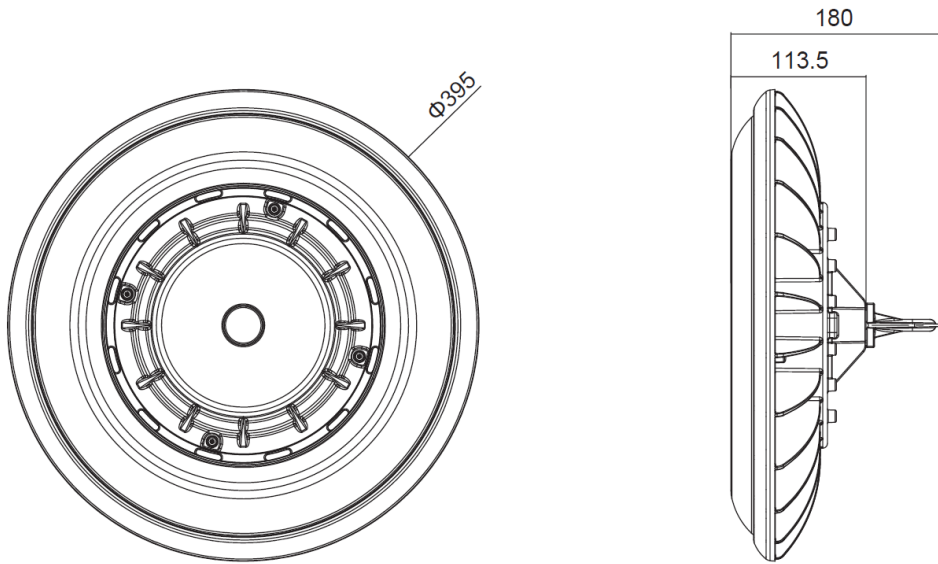

*Lumens at 4000K

Dimensions and specifications subject to change without notice.

◆ 800-444-WATT ◆ www.mobern.com ◆
8200 Stayton Dr., Ste. 500, Jessup, MD 20794

CAT#			
JOB NAME		TYPE	

DIMENSIONS

PHOTOMETRICS

Dimensions and specifications subject to change without notice.

◆ 800-444-WATT ◆ www.mobern.com ◆
8200 Stayton Dr., Ste. 500, Jessup, MD 20794

CAT#			
JOB NAME		TYPE	