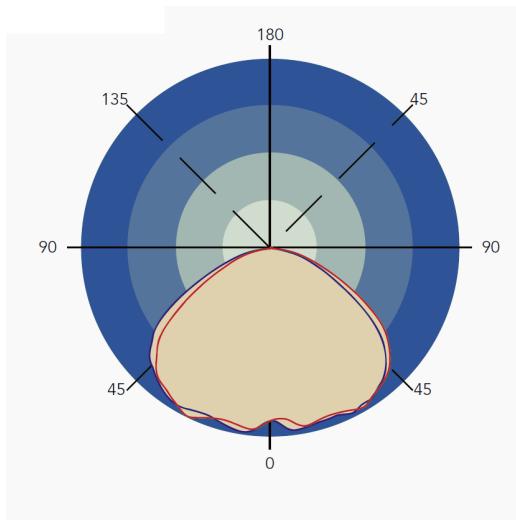

*Lumens at 4000K

Dimensions and specifications subject to change without notice.

◆ 800-444-WATT ◆ www.mobern.com ◆
8200 Stayton Dr., Ste. 500, Jessup, MD 20794

CAT#			
JOB NAME		TYPE	

DIMENSIONS

PHOTOMETRICS