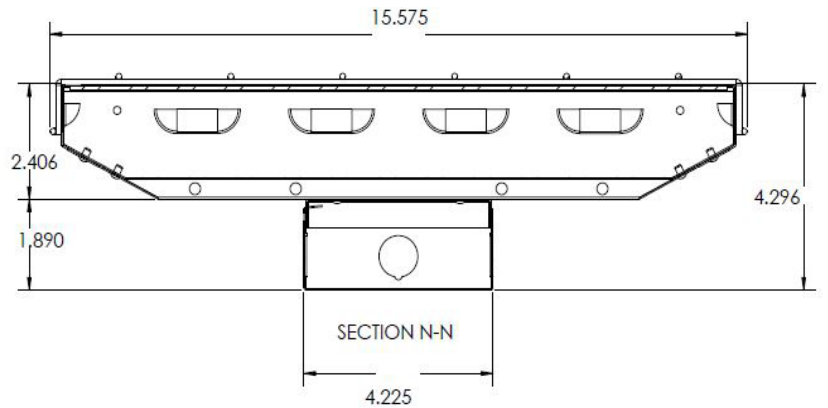

(With no lens)

(With optional wireguard)

(With frosted lens)

SIZE: W x L x H in inches

24L: 15.575W x 23.379"L x 4.296"H

48L: 15.575W x 45.160"L x 4.296"H

FEATURES & BENEFITS

- ◆ Designed for surface, pendant, stem or chain hanging
- ◆ Mounting holes provided for simple, fast installation
- ◆ Min CRI 80
- ◆ ^cETL_{us} Listed

24L

TOP VIEW WITHOUT LENS

BOTTOM VIEW

48L

Bottom View

Dimensions and specifications subject to change without notice.