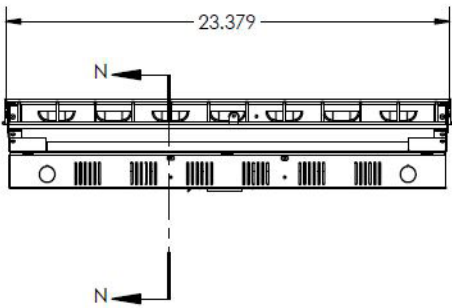

(With no lens)

(With optional wireguard)

(With frosted lens)

SIZE: W x L x H in inches

24L: 15.575W x 23.379"L x 4.296"H

48L: 15.575W x 45.160"L x 4.296"H

FEATURES & BENEFITS

- ◆ Designed for surface, pendant, stem or chain hanging
- ◆ Mounting holes provided for simple, fast installation
- ◆ Min CRI 80
- ◆ ^cETL_{us} Listed

24L

TOP VIEW WITHOUT LENS

BOTTOM VIEW

48L

Bottom View

Dimensions and specifications subject to change without notice.