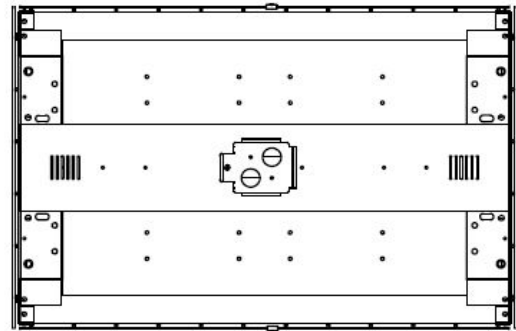

(With no lens)

(With optional wireguard)

(With frosted lens)

SIZE: W x L x H in inches

24L: 15.575W x 23.379"L x 4.296"H

48L: 15.575W x 45.160"L x 4.296"H

FEATURES & BENEFITS

- ◆ Designed for surface, pendant, stem or chain hanging
- ◆ Mounting holes provided for simple, fast installation
- ◆ Min CRI 80
- ◆ ^cETL_{us} Listed

ACCESSORIES

- A-HBPA24WG Wireguard for HBPA24
- A-HBPA48WG Wireguard for HBPA48
- AC120-Toggle-2PK Yhook - 10' Cable Mounting Kit and 2 Spring Clips

Note: Wire guard is optional

Dimensions and specifications subject to change without notice.

24L

TOP VIEW WITHOUT LENS

BOTTOM VIEW

48L

Bottom View

Dimensions and specifications subject to change without notice.