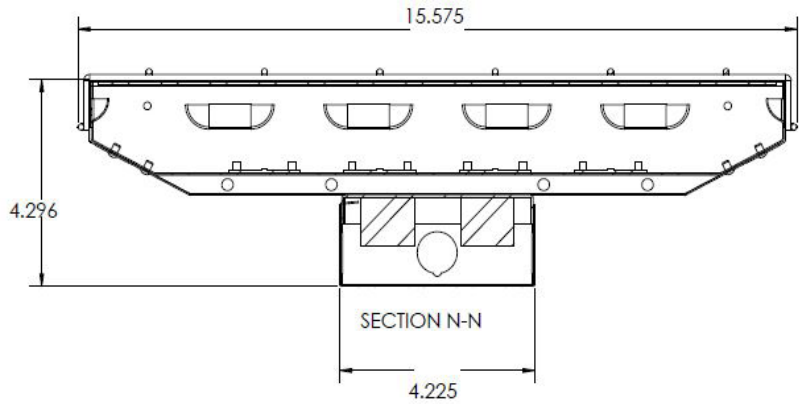

(With no lens)

(With optional wireguard)

(With frosted lens)

SIZE: W x L x H in inches

24L: 15.575W x 23.379"L x 4.296"H

48L: 15.575W x 45.160"L x 4.296"H

FEATURES & BENEFITS

- ◆ Designed for surface, pendant, stem or chain hanging
- ◆ Mounting holes provided for simple, fast installation
- ◆ Min CRI 80
- ◆ ^cETL_{us} Listed

24L

TOP VIEW WITHOUT LENS

BOTTOM VIEW

48L

Bottom View

Dimensions and specifications subject to change without notice.