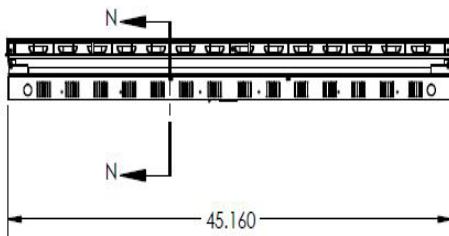

(With no lens)

(With optional wireguard)

(With frosted lens)

SIZE: W x L x H in inches

24L: 15.575W x 23.379"L x 4.296"H

48L: 15.575W x 45.160"L x 4.296"H

FEATURES & BENEFITS

- ◆ Designed for surface, pendant, stem or chain hanging
- ◆ Mounting holes provided for simple, fast installation
- ◆ Min CRI 80
- ◆ ^cETL_{us} Listed

24L

TOP VIEW WITHOUT LENS

BOTTOM VIEW

48L

Bottom View

Dimensions and specifications subject to change without notice.