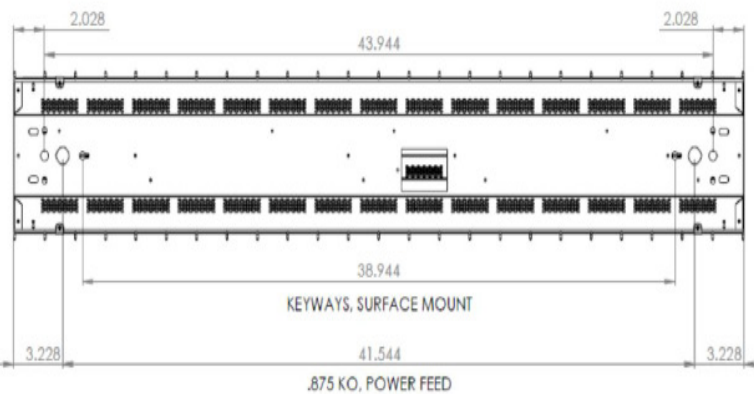

FEATURES & BENEFITS

- ◆ Size: 7.899W x 48.00L x 4.30D
- ◆ Designed for surface, pendant, stem or chain hanging
- ◆ Mounting holes provided for simple, fast installation.

SPECIFICATIONS

Housing is 22 gauge prepainted steel. Air vents surround the drivers in the back of the fixture to maximize LED and driver performance, reliability and life. High reflective enhanced aluminum reflectors are computer designed to maximize photometric performance and put the light where you need it. Access plate in the back makes wiring fast and hassle-free. Back of fixture is designed with built-in mounting holes for tong hanger, cable kit and surface mount.

ORDERING DATA

EXAMPLE: HBA48LED110DMV40

HBA

Series	Length	Gear	Wattage & Lumens	Driver	Color Temp	Options
HBA	48 48" Nom.	LED	4 Ft.	DMV 120-277 VAC 0-10V Dimmable (Leads not installed)	30 3000K 35 3500K 40 4000K 50 5000K	OS Wide Occupancy Sensor OSD Dimmable Occupancy Sensor OSDPC Occupancy Sensor w/Photo Control CS 6' 18/3 Flexible Cord CS-5W 6' 5 Wire Flexible Cord for 0-10V Dimming WP 6 ft. 3 wire, MC whip WP12 12 ft. 3 wire, MC whip WG Wire Guard EM 10 Watt Emergency ~1500 Lumens
	96 96" Nom.		110 110 watts 16000 Lumens 144 144 watts 20000 Lumens 8 Ft. 162 162 watts 24000 Lumens 220 220 watts 32000 Lumens 288 288 watts 40000 Lumens	FIDMV 120-277 VAC 0-10V Dimmable (Factory installed dimming leads)		*Consult Factory for more Options.