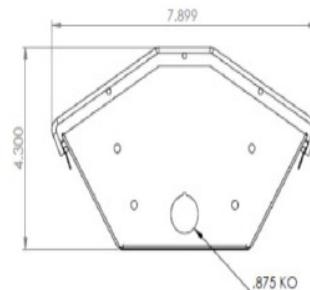

ORDERING DATA

EXAMPLE: HBA48LED110DMV40

HBA

Series	Length	Gear	Wattage & Lumens	Driver	Color Temp	Options
HBA	48 48" Nom.	LED	4 Ft.	DMV 120-277 VAC 0-10V Dimmable (Leads not installed)	30 3000K 35 3500K 40 4000K 50 5000K	OS Wide Occupancy Sensor OSD Dimmable Occupancy Sensor OSDPC Occupancy Sensor w/Photo Control CS 6' 18/3 Flexible Cord CS-5W 6' 5 Wire Flexible Cord for 0-10V Dimming WP 6 ft. 3 wire, MC whip WP12 12 ft. 3 wire, MC whip WG Wire Guard EM 10 Watt Emergency ~1500 Lumens
	96 96" Nom.		110 110 watts 16000 Lumens 144 144 watts 20000 Lumens 8 Ft. 162 162 watts 24000 Lumens 220 220 watts 32000 Lumens 288 288 watts 40000 Lumens	FIDMV 120-277 VAC 0-10V Dimmable (Factory installed dimming leads)		*Consult Factory for more Options.