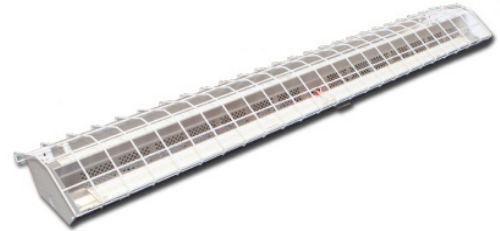

APPLICATIONS

The HBA is a high efficiency LED aisle lighter that is engineered for premium performance in medium and high ceiling applications ideally suited for aisle warehouses, manufacturing plants, sports facilities and garages. A precision-formed reflector system is available in highly reflective enhanced aluminum to achieve maximum light output for ceilings from 15 feet to 40 feet. The unique arrangement is ideal for wide area lighting to put the light exactly where you need it with less fixtures. Based on ceiling height, these fixtures can replace an HID high bay using half the wattage. Surface, pendant, chain or stem mounting. It is made with the highest quality materials and workmanship.

FEATURES & BENEFITS

- ◆ Size: 7.899W x 48.00L x 4.30D
- ◆ Designed for surface, pendant, stem or chain hanging
- ◆ Mounting holes provided for simple, fast installation.

SPECIFICATIONS

Housing is 22 gauge prepainted steel. Air vents surround the drivers in the back of the fixture to maximize LED and driver performance, reliability and life. High reflective enhanced aluminum reflectors are computer designed to maximize photometric performance and put the light where you need it. Access plate in the back makes wiring fast and hassle-free. Back of fixture is designed with built-in mounting holes for tong hanger, cable kit and surface mount.