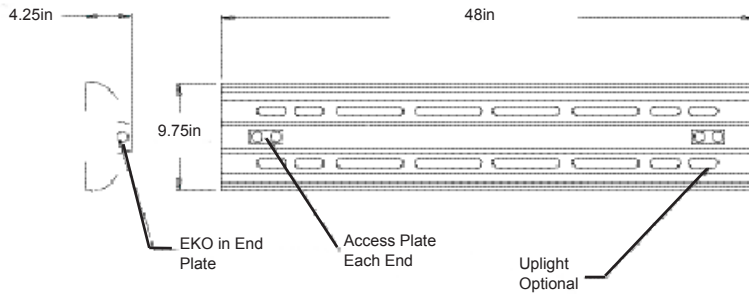

SIZE W x L x H in inches

4 ft. - 11.25W x 48L x 4.25H
8 ft. - 11.25W x 96L x 4.25H

MOUNTING

Designed for pendant, stem or chain hanging. Mounting holes are provided for simple, fast installation. See Buyers Guide for list of all mounting options available and sold separately.

SPECIFICATIONS

Housing is 22 gauge prepainted steel. Air vents surround the driver and boards in the back of the fixture to maximize performance, reliability and life. Enhanced white gear trays are computer designed to maximize photometric performance and put the light where you need it. Reflector snaps into fixture with no tools and is easily removable for driver maintenance. Access plate in the back makes wiring fast and hassle-free. Back of fixture is designed with built-in mounting holes for tong hanger, and cable kit. Integral Occupancy Sensor is optional and is ideal for wire guard applications. This fixture is not designed for surface mounting on ceiling or wall.

Dimensions and specifications subject to change without notice.

CAT#	
JOB NAME	TYPE

TECHNICAL INFORMATION

Size	Wattage	Initial Lumens (lm)	Efficacy (lm/W)	Kelvin Temperature	CRI
48"	32	3450	108	3000k 3500k 4000k 5000k	80+
48"	48	5650	118	3000k 3500k 4000k 5000k	80+
48"	57	6400	112	3000k 3500k 4000k 5000k	80+
96"	97	11300	116	3000k 3500k 4000k 5000k	80+
96"	114	12800	112	3000k 3500k 4000k 5000k	80+

DIMENSIONS

Dimensions and specifications subject to change without notice.

◆ 800-444-WATT ◆ www.mobern.com ◆
8200 Stayton Dr., Ste. 500, Jessup, MD 20794

CAT#			
JOB NAME		TYPE	