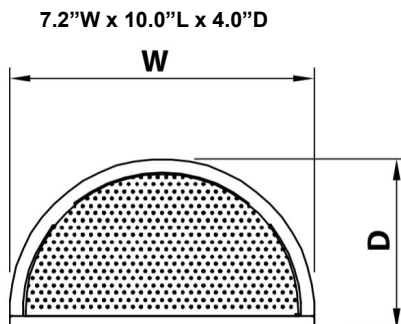

### LED ORDERING DATA

EXAMPLE: DECWVLED15120SNFR30

| DECWV                                     | LED        | Wattage/Lumens |                            | Driver          | Finish                 | Lens              | Color Temp  |
|---|------------|----------------|----------------------------|-----------------|------------------------|-------------------|---|
| Series                                    | Gear       |                |                            |                 |                        |                   |   |
| <b>DECWV</b><br>Semicircle<br>Wall Sconce | <b>LED</b> | <b>15</b>      | <b>15 Watt 1220 Lumens</b> | <b>120 120V</b> | <b>SN</b> Satin Nickel | <b>FR</b> Frosted | <b>30</b> 3000K<br><b>35</b> 3500K<br><b>40</b> 4000K |

### DIMENSIONS

Dimensions and specifications subject to change without notice.