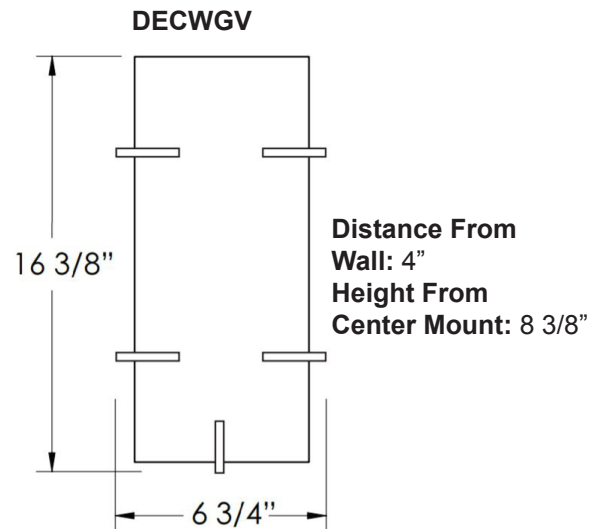

### ORDERING DATA

EXAMPLE: DECWG-LED22MV30

DECWG		LED	22	MV	30
Series	Orientation	Gear	Wattage & Lumens	Driver	Color Temp
DECWG	(Blank) V Horizontal Vertical	LED	22 22 Watt 1704 Lumens	MV 120V-277VAC	30 3000K

### DIMENSIONS

Dimensions and specifications subject to change without notice.

◆ 800-444-WATT ◆ www.mobern.com ◆  
8200 Stayton Dr., Ste. 500, Jessup, MD 20794

CAT#

JOB NAME

TYPE