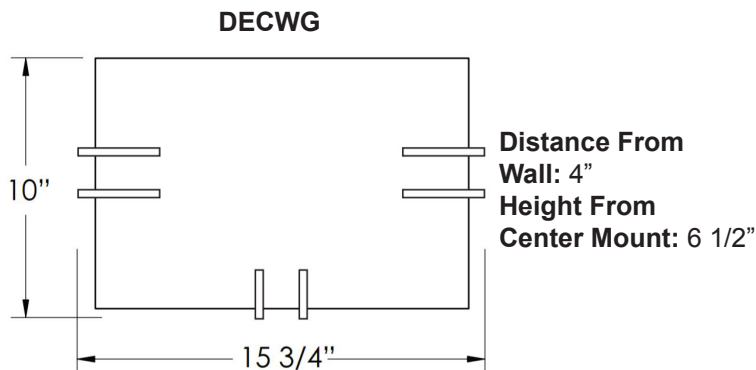

### ORDERING DATA

EXAMPLE: DECWG-LED22MV30

DECWG		LED	22	MV	30
Series	Orientation	Gear	Wattage & Lumens	Driver	Color Temp
DECWG	(Blank) V Horizontal Vertical	LED	22 22 Watt 1704 Lumens	MV 120V-277VAC	30 3000K

### DIMENSIONS

Dimensions and specifications subject to change without notice.

◆ 800-444-WATT ◆ www.mobern.com ◆  
8200 Stayton Dr., Ste. 500, Jessup, MD 20794

CAT#

JOB NAME

TYPE