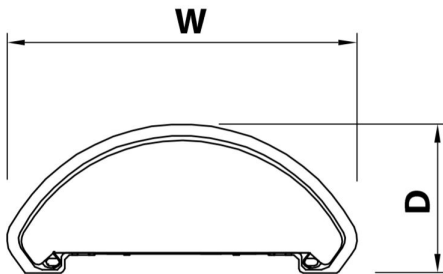

*Consult factory for custom finishes.

**Special Order

GU BASE ORDERING DATA

EXAMPLE: DECWD213GUSNL27

DECWD										
Series	Lamping		Socket		Finish		Lamp		Color Temp	
DECWD	GU24 CFL Lamps		GU	120V GU24 Socket	SN	Satin Nickel	(Blank)	No Lamps	GU24 CFL Lamps	
Semicircle	213	2 x 13W GU24					L	Lamps	27	2700K
Wall Sconce		GU24 LED Lamps						Included	40	4000K
	209	2 x 9W LED							30	3000K
									40	4000K

DIMENSIONS

Dimensions In Inches
9.4"W x 10.5"H x 4.0"D

Dimensions and specifications subject to change without notice.

◆ 800-444-WATT ◆ www.mobern.com ◆
8200 Stayton Dr., Ste. 500, Jessup, MD 20794

CAT#

JOB NAME