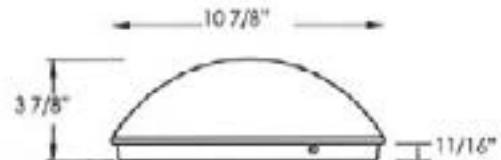

ORDERING DATA

EXAMPLE: DECCE11LED12D12030

DECCE		LED		D120		
Series	Size	Gear	Wattage & Lumens		Driver	Color Temperature
DECCE	11 11 inch 14 14 inch	LED	12 15 watts 800 Lumens 15 15 watts 1200 Lumens 22 22 watts 1800 Lumens		D120 Dimmable 120V	30 3000K 40 4000K

• Size: 14"D x 4.25"H

• Size: 11"D x 3.875"H

Dimensions and specifications subject to change without notice.

◆ 800-444-WATT ◆ www.mobern.com ◆
8200 Stayton Drive, Ste. 500. Jessup, MD 20794

CAT#			
JOB NAME		TYPE	