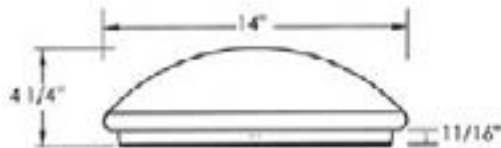

ORDERING DATA

EXAMPLE: DECCE11LED12D12030

DECCE		LED		D120		
Series	Size	Gear	Wattage & Lumens		Driver	Color Temperature
DECCE	11 11 inch 14 14 inch	LED	12 15 watts 800 Lumens 15 15 watts 1200 Lumens 22 22 watts 1800 Lumens		D120 Dimmable 120V	30 3000K 40 4000K

• Size: 14"D x 4.25"H

• Size: 11"D x 3.875"H

Dimensions and specifications subject to change without notice.

◆ 800-444-WATT ◆ www.mobern.com ◆
8200 Stayton Drive, Ste. 500. Jessup, MD 20794

CAT#			
JOB NAME		TYPE	