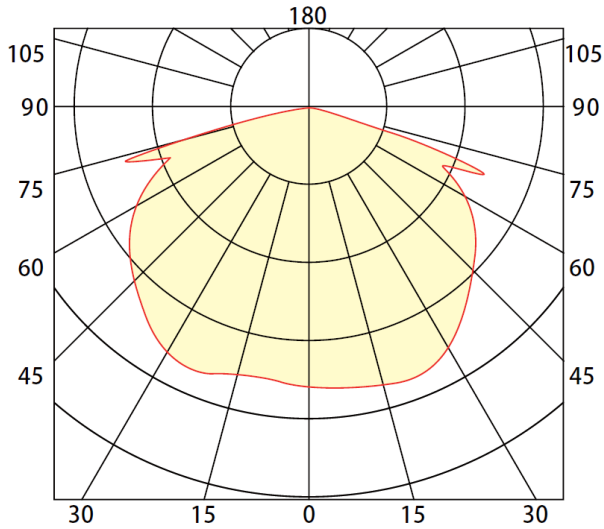

◆ 800-444-WATT ◆ www.mobern.com ◆
8200 Stayton Drive, Ste. 500. Jessup, MD 20794

CAT#

JOB NAME

TYPE

DIMENSIONS

Dimensions and specifications subject to change without notice.

◆ 800-444-WATT ◆ www.mobern.com ◆
8200 Stayton Drive, Ste. 500. Jessup, MD 20794

CAT#	
JOB NAME	TYPE

PHOTOMETRICS

Dimensions and specifications subject to change without notice.

◆ 800-444-WATT ◆ www.mobern.com ◆
8200 Stayton Drive, Ste. 500. Jessup, MD 20794

CAT#			
JOB NAME		TYPE	