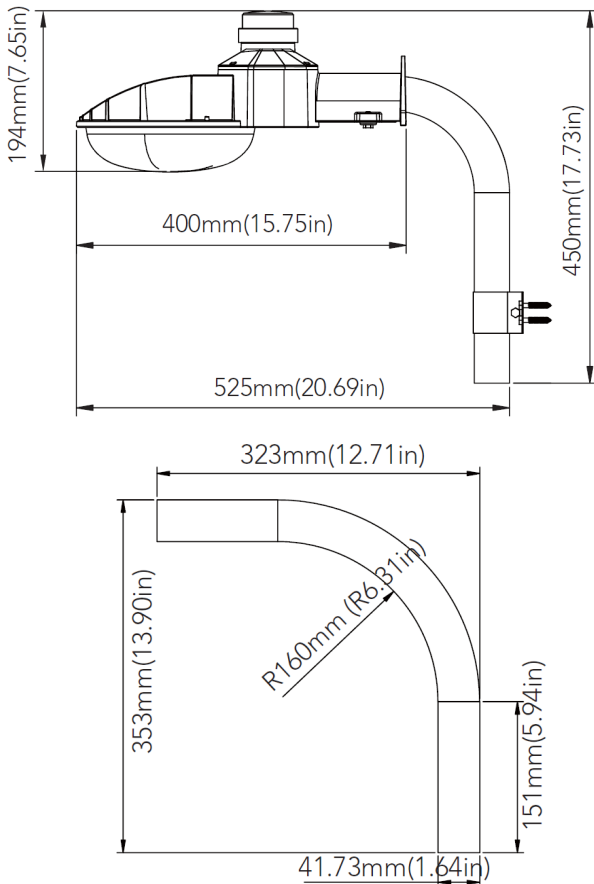

DLC INFORMATION

DLC Listed Fixtures			
Model Number	Housing Color (hh)	Color Temp (xx)	DLC Listing
D2D12-LED45MVhhxx	hh= BZ, GY	xx= 40,50	Standard
D2D12-LED70MVhhxx	hh= BZ, GY	xx= 40,50	Standard

Dimensions and specifications subject to change without notice.

◆ 800-444-WATT ◆ www.mobern.com ◆
8200 Stayton Drive, Ste. 500. Jessup, MD 20794

CAT#

JOB NAME

TYPE

DIMENSIONS

Dimensions and specifications subject to change without notice.

◆ 800-444-WATT ◆ www.mobern.com ◆
8200 Stayton Drive, Ste. 500. Jessup, MD 20794

CAT#	
JOB NAME	TYPE

PHOTOMETRICS

Dimensions and specifications subject to change without notice.

◆ 800-444-WATT ◆ www.mobern.com ◆
8200 Stayton Drive, Ste. 500. Jessup, MD 20794

CAT#			
JOB NAME		TYPE	