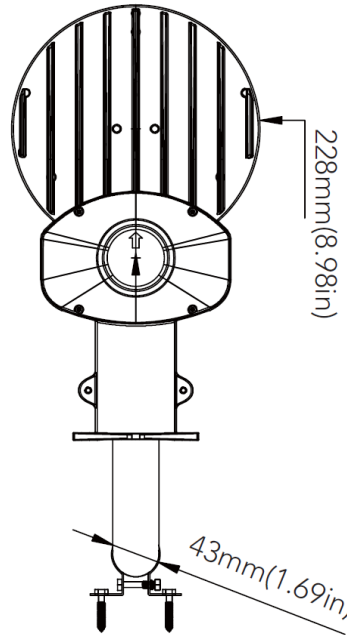

DLC INFORMATION

DLC Listed Fixtures			
Model Number	Housing Color (hh)	Color Temp (xx)	DLC Listing
D2D12-LED45MVhhxx	hh= BZ, GY	xx= 40,50	Standard
D2D12-LED70MVhhxx	hh= BZ, GY	xx= 40,50	Standard

Dimensions and specifications subject to change without notice.

◆ 800-444-WATT ◆ www.mobern.com ◆
8200 Stayton Drive, Ste. 500. Jessup, MD 20794

CAT#

JOB NAME

TYPE

DIMENSIONS

Dimensions and specifications subject to change without notice.

◆ 800-444-WATT ◆ www.mobern.com ◆
8200 Stayton Drive, Ste. 500. Jessup, MD 20794

CAT#	
JOB NAME	TYPE

PHOTOMETRICS

Dimensions and specifications subject to change without notice.

◆ 800-444-WATT ◆ www.mobern.com ◆
8200 Stayton Drive, Ste. 500. Jessup, MD 20794

CAT#			
JOB NAME		TYPE	