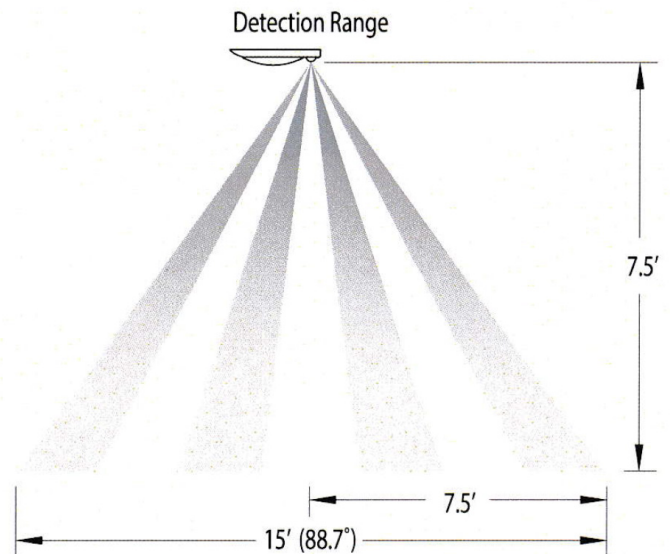

DIMENSIONS

Dimensions and specifications subject to change without notice.

◆ 800-444-WATT ◆ www.mobern.com ◆

8200 Stayton Dr., Ste. 500, Jessup, MD 20794

CAT#

JOB NAME

TYPE