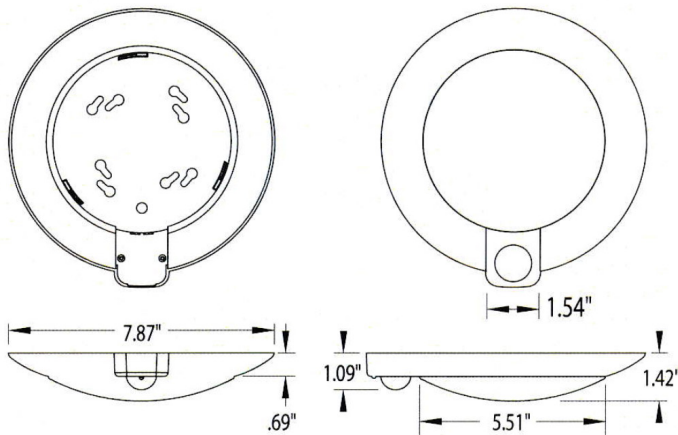

### ORDERING DATA

EXAMPLE: CTCOS8-LED15D120WHFR30

CTCOS	8	LED	15	D120	WH	FR	30
Series	Size	Gear	Wattage / Lumens	Driver	Finish	Lens	Color Temp
CTCOS	8 8 inches	LED	15 15 Watts 1100 Lumens	D120 120V Triac Dimmable	WH White	FR Frosted	30 3000K

### DIMENSIONS

Dimensions and specifications subject to change without notice.

◆ 800-444-WATT ◆ www.mobern.com ◆

8200 Stayton Dr., Ste. 500, Jessup, MD 20794

CAT#

JOB NAME

TYPE