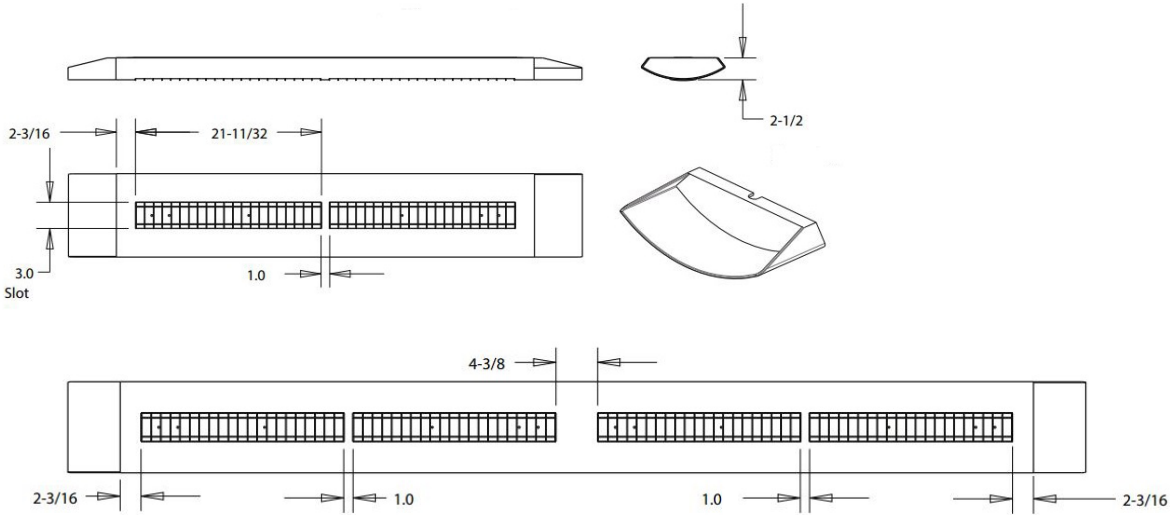

*Lumen outputs are approximate and vary by body style.

Dimensions and specifications subject to change without notice.

800-444-WATT ♦ www.mobern.com ♦

8200 Stayton Dr., Ste. 500, Jessup, MD 20794

CAT#

JOB NAME

TYPE

DIMENSIONS

4ft. - 9^{5/8}"W x 48"L x 2^{1/2}"H
8ft. - 9^{5/8}"W x 96"L x 2^{1/2}"H

Dimensions and specifications subject to change without notice.

◆ 800-444-WATT ◆ www.mobern.com ◆

8200 Stayton Dr., Ste. 500, Jessup, MD 20794