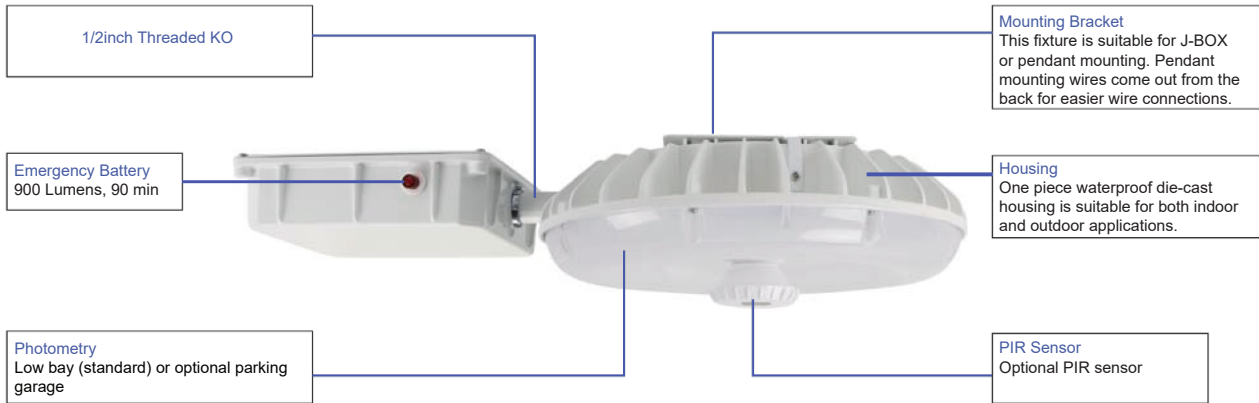

DLC INFORMATION

DLC Listed Fixtures		
Model Number	Options	DLC Listing
CPYRA12PG-LED45DMVWH40	OS	Premium
CPYRA12PG-LED45DMVWH50	OS	Premium

Dimensions and specifications subject to change without notice.

◆ 800-444-WATT ◆ www.mobern.com ◆
8200 Stayton Dr., Ste. 500, Jessup, MD 20794

CAT#		
JOB NAME	TYPE	

DIMENSIONS

Dimensions and specifications subject to change without notice.

◆ 800-444-WATT ◆ www.mobern.com ◆
8200 Stayton Dr., Ste. 500, Jessup, MD 20794