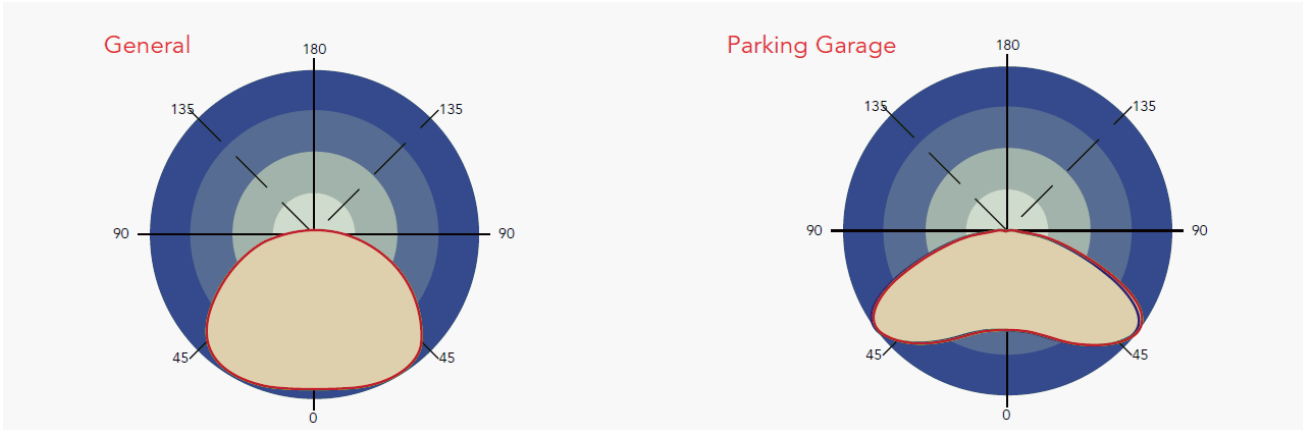

◆ 800-444-WATT ◆ www.mobern.com ◆
8200 Stayton Dr., Ste. 500, Jessup, MD 20794

CAT#		
JOB NAME	TYPE	

DIMENSIONS

Dimensions and specifications subject to change without notice.

◆ 800-444-WATT ◆ www.mobern.com ◆
8200 Stayton Dr., Ste. 500, Jessup, MD 20794

CAT#	
JOB NAME	TYPE

PHOTOMETRIC DATA

Dimensions and specifications subject to change without notice.

◆ 800-444-WATT ◆ www.mobern.com ◆
8200 Stayton Dr., Ste. 500, Jessup, MD 20794

CAT#			
JOB NAME		TYPE	