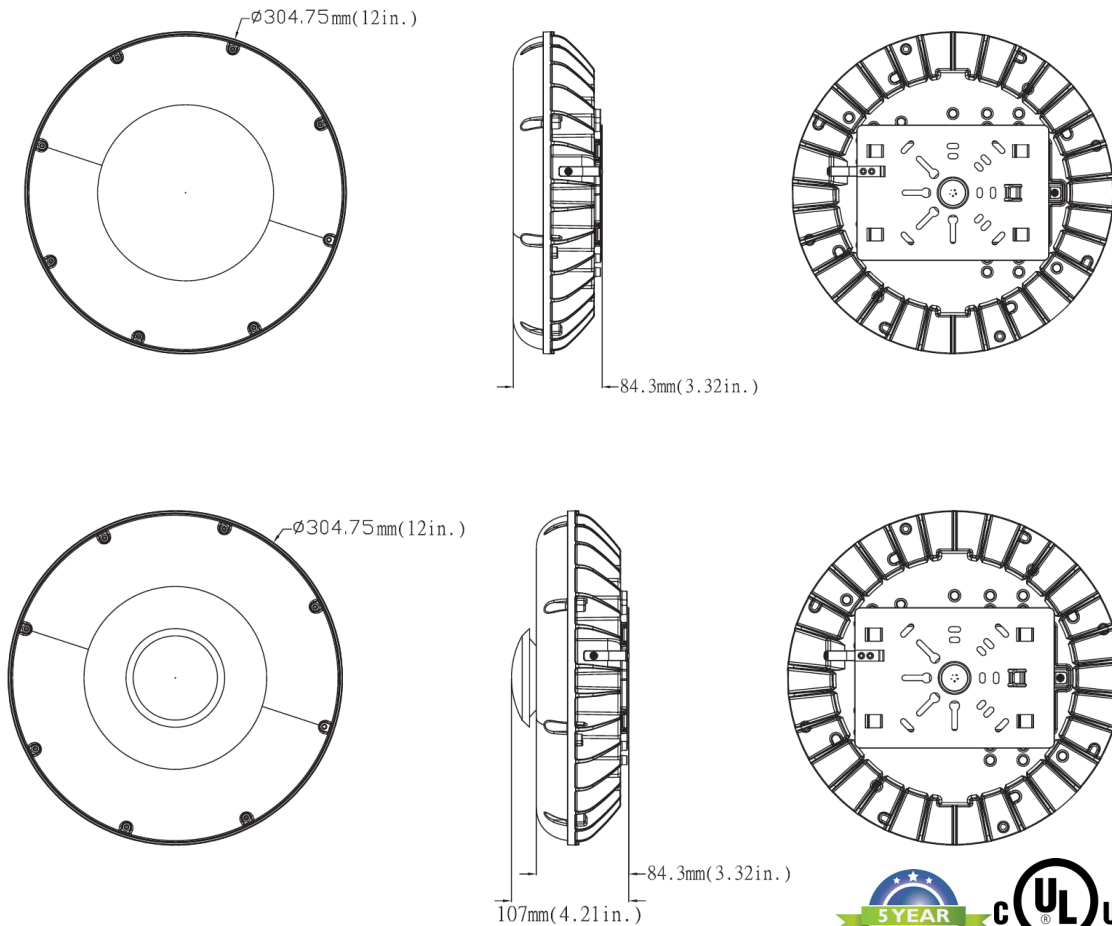

DLC INFORMATION

DLC Listed Fixtures		
Model Number	Options	DLC Listing
CPYRA12PG-LED45DMVWH40	OS	Premium
CPYRA12PG-LED45DMVWH50	OS	Premium

Dimensions and specifications subject to change without notice.

◆ 800-444-WATT ◆ www.mobern.com ◆
8200 Stayton Dr., Ste. 500, Jessup, MD 20794

CAT#		
JOB NAME	TYPE	

DIMENSIONS

Dimensions and specifications subject to change without notice.

◆ 800-444-WATT ◆ www.mobern.com ◆
8200 Stayton Dr., Ste. 500, Jessup, MD 20794

CAT#	
JOB NAME	TYPE

PHOTOMETRIC DATA

Dimensions and specifications subject to change without notice.

◆ 800-444-WATT ◆ www.mobern.com ◆
8200 Stayton Dr., Ste. 500, Jessup, MD 20794

CAT#			
JOB NAME		TYPE	