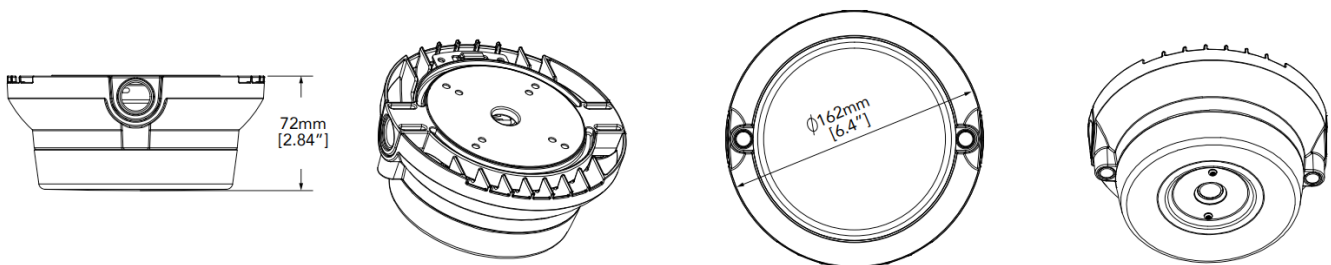

APPLICATIONS

The CLL LED ceiling light has power, performance and efficiency unmatched in the industry combined with extremely durable and compact design. The CLL LED ceiling light ideal for corridors, hallways, low ceilings, overhangs, entrance ways.

FEATURES & BENEFITS

- ◆ High quality aluminum die cast housing built to withstand harsh environments
- ◆ Multiple conduit entries provide easy and flexible installation
- ◆ Intelligent air cooling design provides maximum efficiency and longevity
- ◆ Super long life advanced LED driver
- ◆ 14W 1292 lumen high power, maximum efficiency citizen LEDs
- ◆ Designed for IP66 applications
- ◆ UL/ cUL listed

ORDERING DATA

EXAMPLE: CLL7L14W1292L50BZ

CLL7L	14W1292L	50	
Series	Wattage / Lumens	Color Temp	Fixture Color
CLL7L	14W1292L 14 Watts 1292 Lumens	50 5000K	BZ Bronze WH White

DIMENSIONS

Dimensions and specifications subject to change without notice.