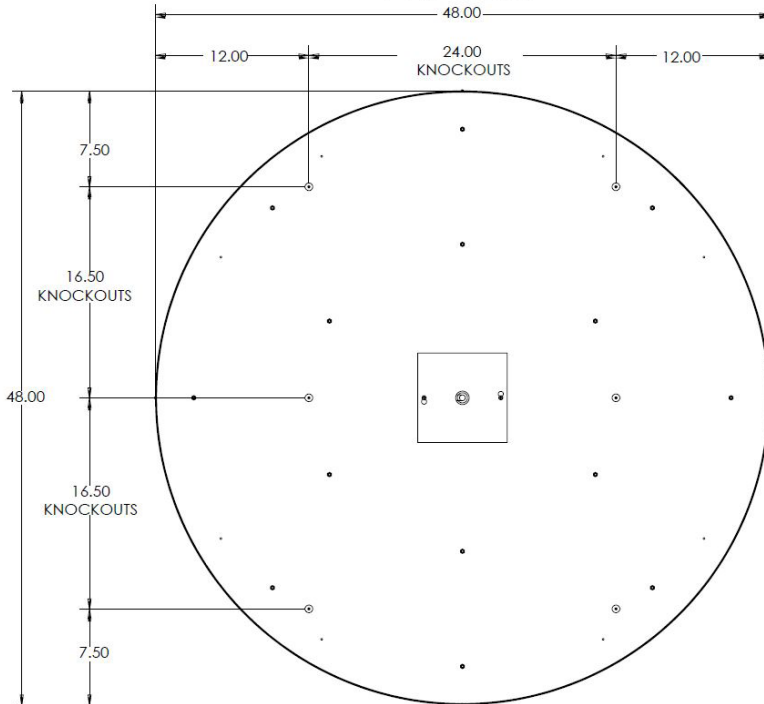

### ORDERING DATA

EXAMPLE: CIR48-LED184DMV40

CIR		LED		Driver		Finish		Lens		Color Temp	
Series	Size	Gear	Wattage & Lumens	DMV	0-10V Dimmable	(Blank)	White	(Blank)	Frosted	30	3000K
Pendant/Surface Mount Round Fixture	24 24 inch 36 36 inch 48 48 inch 60 60 inch	LED	92 92 Watts 9600 Lumens 138 138 Watts 10350 Lumens 184 184 Watts 13800 Lumens 230 230 Watts 17250 Lumens			BK	Black	Acrylic		35	3500K
						SI	Silver			40	4000K
										50	5000K

### Options

CIRHDW	Hardware for surface mount
HC1201WH	Cable kit with 6' cable & 3 wire power feed/cable incl. white canopy and engineering bracket
HC12015WWH	Cable kit with 6' cable & 5 wire power feed/cable incl. white canopy and engineering bracket
HC1201WH	Cable kit with 12' cable & 5 wire power feed/cable incl. white canopy and engineering bracket
HC12015WWH	Cable kit with 12' cable & 5 wire power feed/cable incl. white canopy and engineering bracket

Dimensions and specifications subject to change without notice.

**DIMENSIONS**

**2 ft. - Back**

**3 ft. - Back**

**4 ft. - Back**

**Side View**

Dimensions and specifications subject to change without notice.