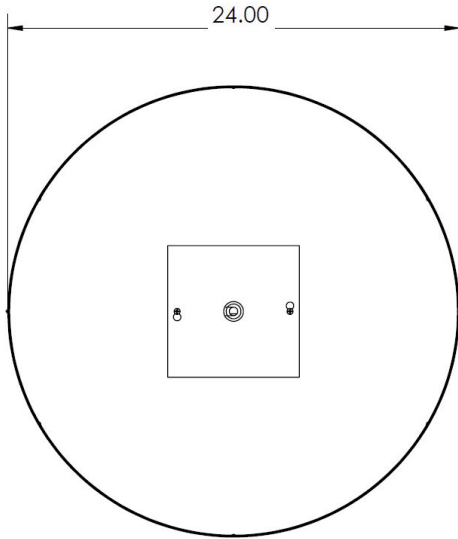

### ORDERING DATA

EXAMPLE: CIR48-LED184DMV40

CIR		LED		Driver		Finish		Lens		Color Temp	
Series	Size	Gear	Wattage & Lumens	DMV	0-10V Dimmable	(Blank)	White	(Blank)	Frosted	30	3000K
Pendant/Surface Mount Round Fixture	24 24 inch 36 36 inch 48 48 inch 60 60 inch	LED	92 92 Watts 9600 Lumens 138 138 Watts 10350 Lumens 184 184 Watts 13800 Lumens 230 230 Watts 17250 Lumens			BK	Black	Acrylic		35	3500K
						SI	Silver			40	4000K
										50	5000K

### Options

CIRHDW	Hardware for surface mount
HC1201WH	Cable kit with 6' cable & 3 wire power feed/cable incl. white canopy and engineering bracket
HC12015WWH	Cable kit with 6' cable & 5 wire power feed/cable incl. white canopy and engineering bracket
HC1201WH	Cable kit with 12' cable & 5 wire power feed/cable incl. white canopy and engineering bracket
HC12015WWH	Cable kit with 12' cable & 5 wire power feed/cable incl. white canopy and engineering bracket

Dimensions and specifications subject to change without notice.

**DIMENSIONS**

**2 ft. - Back**

**3 ft. - Back**

**4 ft. - Back**

**Side View**

Dimensions and specifications subject to change without notice.