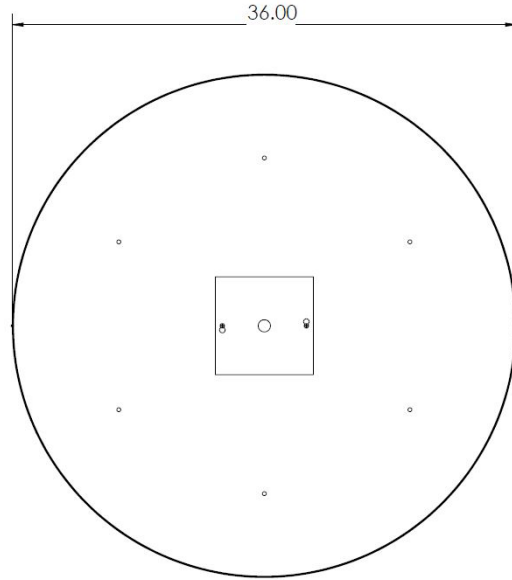

### Options

CIRHDW	Hardware for surface mount
HC1201WH	Cable kit with 6' cable & 3 wire power feed/cable incl. white canopy and engineering bracket
HC12015WWH	Cable kit with 6' cable & 5 wire power feed/cable incl. white canopy and engineering bracket
HC1201WH	Cable kit with 12' cable & 5 wire power feed/cable incl. white canopy and engineering bracket
HC12015WWH	Cable kit with 12' cable & 5 wire power feed/cable incl. white canopy and engineering bracket

Dimensions and specifications subject to change without notice.

**DIMENSIONS**

**2 ft. - Back**

**3 ft. - Back**

**4 ft. - Back**

**Side View**

Dimensions and specifications subject to change without notice.