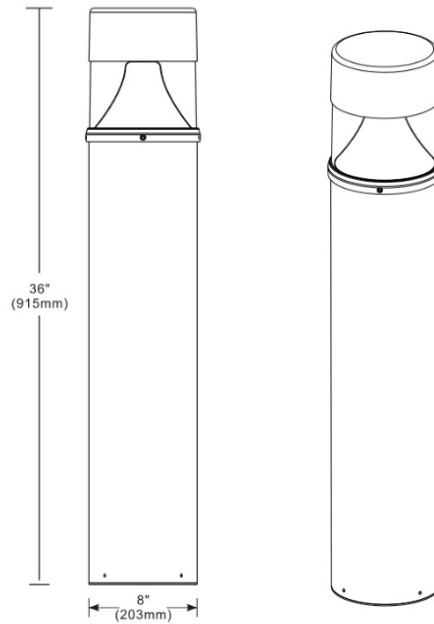

BOLGF

BOLGR

ORDERING DATA

EXAMPLE: BOLGR8-LED18MVBZ50

BOLG		8		LED		18		MV		BZ	
Series	Type	Size		Gear	Wattage/Lumens		Driver	Finish	Color Temp		
BOLG Reveal Round & Square Bollards	R Round F Flat	8	8" Dia	LED	18 18 Watts 2035 Lumens 36 36 Watts 3960 Lumens	MV	120-277VAC	BZ Bronze	40 50	4000K 5000K	

Dimensions and specifications subject to change without notice.

◆ 800-444-WATT ◆ www.mobern.com ◆
8200 Stayton Dr., Ste. 500, Jessup, MD 20794

CAT#	
JOB NAME	TYPE

DIMENSIONS

BOLGR

BOLGF

Versatile mounting holes