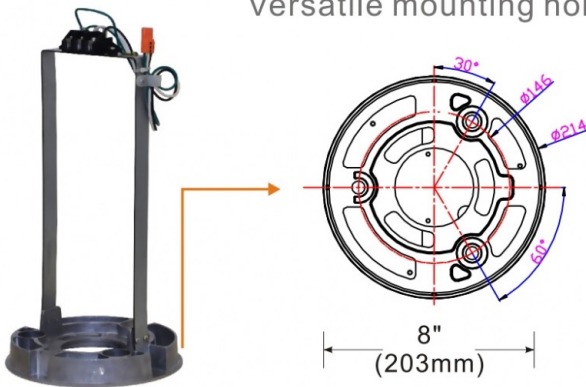

BOLGF

BOLGR

ORDERING DATA

EXAMPLE: BOLGR8-LED18MVBZ50

BOLG		8		LED		18		MV		BZ	
Series	Type	Size		Gear	Wattage/Lumens		Driver	Finish	Color Temp		
BOLG Reveal Round & Square Bollards	R Round F Flat	8	8" Dia	LED	18 18 Watts 2035 Lumens 36 36 Watts 3960 Lumens	MV	120-277VAC	BZ Bronze	40 50	4000K 5000K	

Dimensions and specifications subject to change without notice.

◆ 800-444-WATT ◆ www.mobern.com ◆
8200 Stayton Dr., Ste. 500, Jessup, MD 20794

CAT#	
JOB NAME	TYPE

DIMENSIONS

BOLGR

BOLGF

Versatile mounting holes