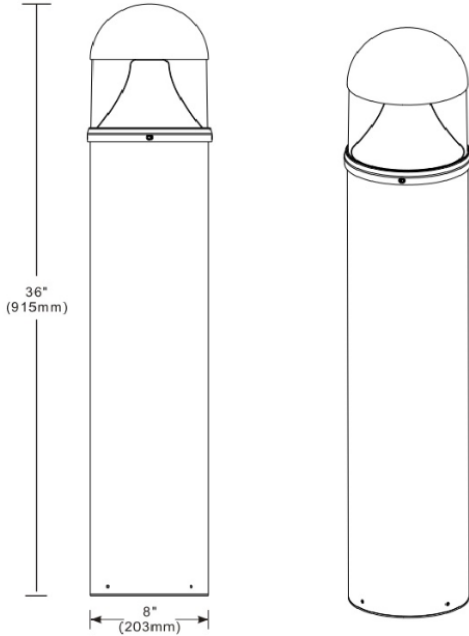

BOLGF

BOLGR

ORDERING DATA

EXAMPLE: BOLGR8-LED18MVBZ50

BOLG		8		LED		18		MV		BZ	
Series	Type	Size		Gear	Wattage/Lumens		Driver	Finish	Color Temp		
BOLG Reveal Round & Square Bollards	R Round F Flat	8	8" Dia	LED	18 18 Watts 2035 Lumens 36 36 Watts 3960 Lumens	MV	120-277VAC	BZ Bronze	40 50	4000K 5000K	

Dimensions and specifications subject to change without notice.

◆ 800-444-WATT ◆ www.mobern.com ◆
8200 Stayton Dr., Ste. 500, Jessup, MD 20794

CAT#	
JOB NAME	TYPE

DIMENSIONS

BOLGR

BOLGF

Versatile mounting holes