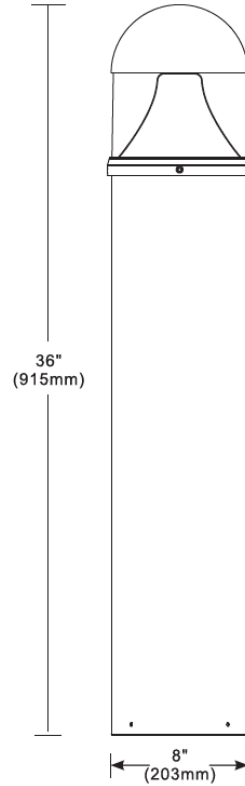

### ORDERING DATA

EXAMPLE: BOLGR-LED36MVBZ40

| BOLG        |                                 |            |  |                                  |                  |                                    |
|-------------|---------------------------------|------------|--|----------------------------------|------------------|------------------------------------|
| Series      | Style                           | Gear       | Wattage & Lumens   | Driver                           | Finish           | Color Temp                         |
| <b>BOLG</b> | <b>R</b> Round<br><b>F</b> Flat | <b>LED</b> | <b>18</b> 18 Watts 2035 Lumens<br><b>36</b> 36 Watts 3960 Lumens | <b>MV</b> 120-277VAC<br>Mulivolt | <b>BZ</b> Bronze | <b>40</b> 4000K<br><b>50</b> 5000K |

Dimensions and specifications subject to change without notice.

**DIMENSIONS**

**Flat Top**

**Round Top**

**Versatile Mounting Holes**

Dimensions and specifications subject to change without notice.

|          |      |
|----------|------|
| CAT#     |      |
| JOB NAME | TYPE |