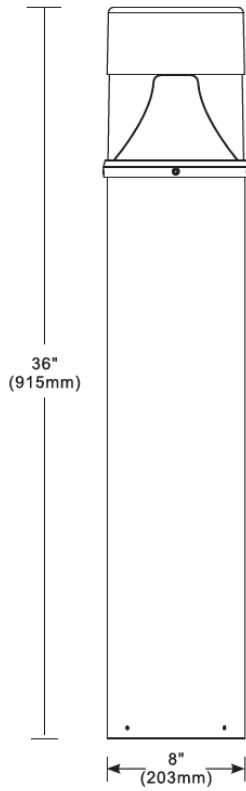

### ORDERING DATA

EXAMPLE: BOLGR-LED36MVBZ40

| BOLG        |                                 |            |  |                                  |                  |                                    |
|-------------|---------------------------------|------------|--|----------------------------------|------------------|------------------------------------|
| Series      | Style                           | Gear       | Wattage & Lumens   | Driver                           | Finish           | Color Temp                         |
| <b>BOLG</b> | <b>R</b> Round<br><b>F</b> Flat | <b>LED</b> | <b>18</b> 18 Watts 2035 Lumens<br><b>36</b> 36 Watts 3960 Lumens | <b>MV</b> 120-277VAC<br>Mulivolt | <b>BZ</b> Bronze | <b>40</b> 4000K<br><b>50</b> 5000K |

Dimensions and specifications subject to change without notice.

**DIMENSIONS**

**Flat Top**

**Round Top**

**Versatile Mounting Holes**

Dimensions and specifications subject to change without notice.

|          |      |
|----------|------|
| CAT#     |      |
| JOB NAME | TYPE |