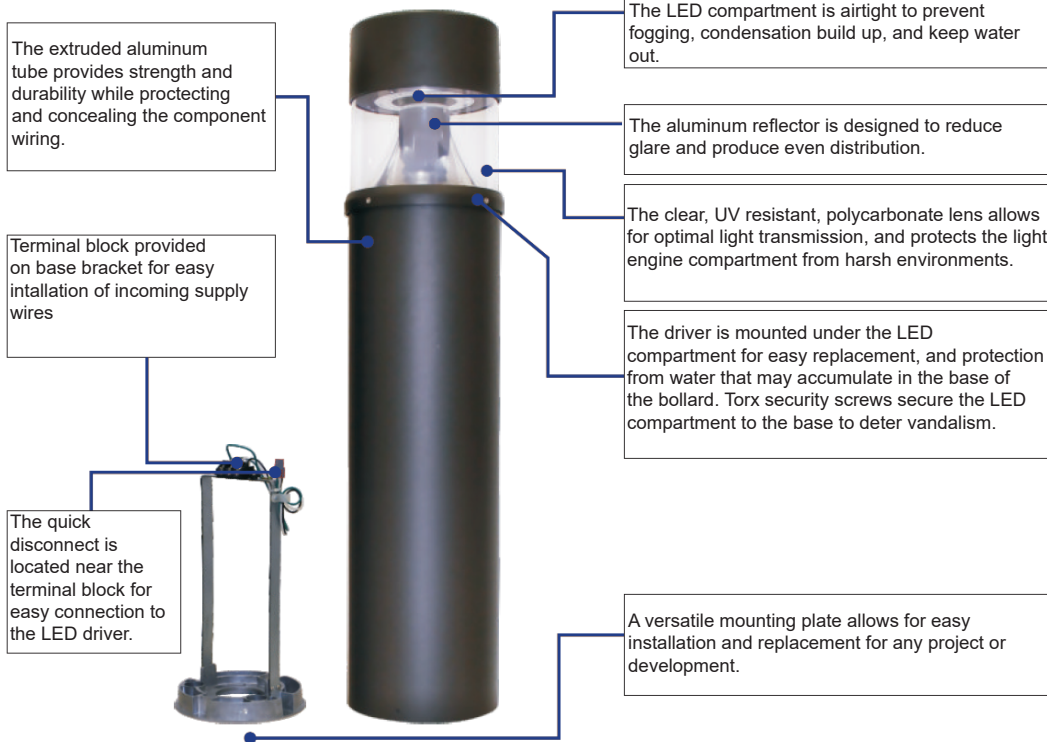

ORDERING DATA

EXAMPLE: BOLGR-LED36MVBZ40

BOLG						
Series	Style	Gear	Wattage & Lumens	Driver	Finish	Color Temp
BOLG	R Round F Flat	LED	18 18 Watts 2035 Lumens 36 36 Watts 3960 Lumens	MV 120-277VAC Mulivolt	BZ Bronze	40 4000K 50 5000K