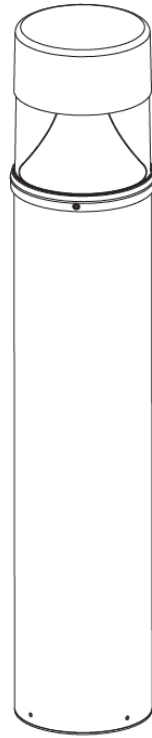

### FEATURES & BENEFITS

- ◆ Extruded aluminum alloy body with standard 4kV surge
- ◆ Impact resistant polycarbonate diffuser
- ◆ Type 5 distribution
- ◆ UV stabilized powder coated finish
- ◆ 5 year warranty

### ORDERING DATA

EXAMPLE: BOLGR-LED36MVBZ40

| BOLG        |                                 |            |  |                                  |                  |                                    |
|-------------|---------------------------------|------------|--|----------------------------------|------------------|------------------------------------|
| Series      | Style                           | Gear       | Wattage & Lumens   | Driver                           | Finish           | Color Temp                         |
| <b>BOLG</b> | <b>R</b> Round<br><b>F</b> Flat | <b>LED</b> | <b>18</b> 18 Watts 2035 Lumens<br><b>36</b> 36 Watts 3960 Lumens | <b>MV</b> 120-277VAC<br>Mulivolt | <b>BZ</b> Bronze | <b>40</b> 4000K<br><b>50</b> 5000K |

Dimensions and specifications subject to change without notice.

**DIMENSIONS**

**Flat Top**

**Round Top**

**Versatile Mounting Holes**

Dimensions and specifications subject to change without notice.

|          |      |
|----------|------|
| CAT#     |      |
| JOB NAME | TYPE |