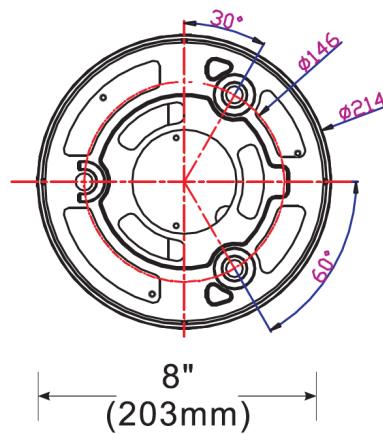

### ORDERING DATA

EXAMPLE: BOLGR-LED36MVBZ40

| BOLG        |                                 |            |  |                                  |                  |                                    |
|-------------|---------------------------------|------------|--|----------------------------------|------------------|------------------------------------|
| Series      | Style                           | Gear       | Wattage & Lumens   | Driver                           | Finish           | Color Temp                         |
| <b>BOLG</b> | <b>R</b> Round<br><b>F</b> Flat | <b>LED</b> | <b>18</b> 18 Watts 2035 Lumens<br><b>36</b> 36 Watts 3960 Lumens | <b>MV</b> 120-277VAC<br>Mulivolt | <b>BZ</b> Bronze | <b>40</b> 4000K<br><b>50</b> 5000K |

Dimensions and specifications subject to change without notice.

**DIMENSIONS**

**Flat Top**

**Round Top**

**Versatile Mounting Holes**

Dimensions and specifications subject to change without notice.

|          |      |
|----------|------|
| CAT#     |      |
| JOB NAME | TYPE |