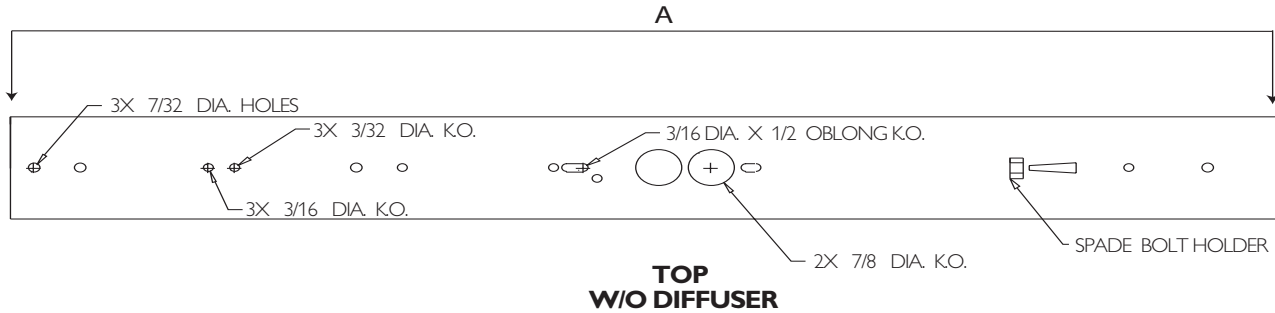

### SPECIFICATIONS

Housing and end caps are die-formed from cold rolled steel. Finish is post chrome plated on housing and end caps. Diffuser is retained by a grooved formation running the length of the fixture and is held in place on both ends by screw fastened end caps for a clean look and for easy access to the fixture during maintenance. End caps may be removed for continuous row mounting with the use of optional contour band. Mounts over electrical junction box. Mounting holes are provided. Soft matte opal white acrylic diffuser provides an even illumination. Listed by and bears UL label.

### ORDERING DATA

EXAMPLE: 791132WMV

791									
Series	# of Lamps	Lamp Type		Finish		Ballast		Options	
<b>791</b>	<b>1</b> 1 Lamp	<b>15</b>	18" 15WT8	<b>Blank</b>	Chrome (STD)	<b>MV</b>	Multi-Volt, 120-277	<b>B1</b>	T8/T5 1L 500 Lumens Battery Backup (B11)
Multi-Purpose Squared Bracket	(per cross section)	<b>17</b>	24" 17WT8	<b>W</b>	White	<b>120</b>	Elec. 120V	<b>B2</b>	T8/T5 1L/2L 700 Lumens Battery Backup (B48)
		<b>25</b>	36" 25WT8			<b>277</b>	Elec. 277V	<b>11</b>	Dual Ballasts 1 Lamp + 1 Lamp
		<b>32</b>	48" 32WT8			<b>R120</b>	Residential 120V	<b>RIF</b>	Radio Interference Filter
						<b>PMV</b>	Program Multi-Volt		
						<b>SDMV</b>	Step Dimming Multi-Volt		

### LINE ART

Dimensions and specifications subject to change without notice.

**DIMENSIONS**

T8	
Size	Length (A)
(1) 15W	18 1/4"
(1) 17W	24 1/4"
(1) 25W	36 1/4"
(1) 32W	48 1/4"

Dimensions and specifications subject to change without notice.