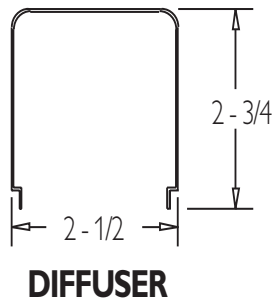

### ORDERING DATA

EXAMPLE: 791132WMV

791									
Series	# of Lamps	Lamp Type		Finish		Ballast		Options	
<b>791</b>	<b>1</b> 1 Lamp	<b>15</b>	18" 15WT8	<b>Blank</b>	Chrome (STD)	<b>MV</b>	Multi-Volt, 120-277	<b>B1</b>	T8/T5 1L 500 Lumens Battery Backup (B11)
Multi-Purpose Squared Bracket	(per cross section)	<b>17</b>	24" 17WT8	<b>W</b>	White	<b>120</b>	Elec. 120V	<b>B2</b>	T8/T5 1L/2L 700 Lumens Battery Backup (B48)
		<b>25</b>	36" 25WT8			<b>277</b>	Elec. 277V	<b>11</b>	Dual Ballasts 1 Lamp + 1 Lamp
		<b>32</b>	48" 32WT8			<b>R120</b>	Residential 120V	<b>RIF</b>	Radio Interference Filter
						<b>PMV</b>	Program Multi-Volt		
						<b>SDMV</b>	Step Dimming Multi-Volt		

### LINE ART

Dimensions and specifications subject to change without notice.

**DIMENSIONS**

T8	
Size	Length (A)
(1) 15W	18 1/4"
(1) 17W	24 1/4"
(1) 25W	36 1/4"
(1) 32W	48 1/4"

Dimensions and specifications subject to change without notice.