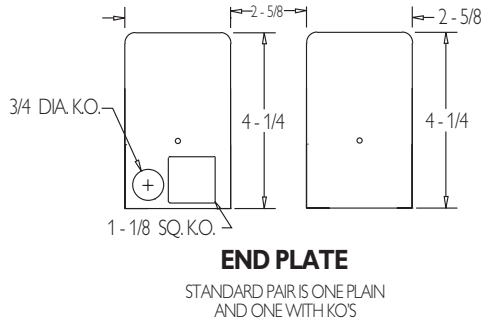

### ORDERING DATA

EXAMPLE: 791132WMV

791									
Series	# of Lamps	Lamp Type		Finish		Ballast		Options	
<b>791</b>	<b>1</b> 1 Lamp	<b>15</b>	18" 15WT8	<b>Blank</b>	Chrome (STD)	<b>MV</b>	Multi-Volt, 120-277	<b>B1</b>	T8/T5 1L 500 Lumens Battery Backup (B11)
Multi-Purpose Squared Bracket	(per cross section)	<b>17</b>	24" 17WT8	<b>W</b>	White	<b>120</b>	Elec. 120V	<b>B2</b>	T8/T5 1L/2L 700 Lumens Battery Backup (B48)
		<b>25</b>	36" 25WT8			<b>277</b>	Elec. 277V	<b>11</b>	Dual Ballasts 1 Lamp + 1 Lamp
		<b>32</b>	48" 32WT8			<b>R120</b>	Residential 120V	<b>RIF</b>	Radio Interference Filter
						<b>PMV</b>	Program Multi-Volt		
						<b>SDMV</b>	Step Dimming Multi-Volt		

### LINE ART

Dimensions and specifications subject to change without notice.

**DIMENSIONS**

T8	
Size	Length (A)
(1) 15W	18 1/4"
(1) 17W	24 1/4"
(1) 25W	36 1/4"
(1) 32W	48 1/4"

Dimensions and specifications subject to change without notice.