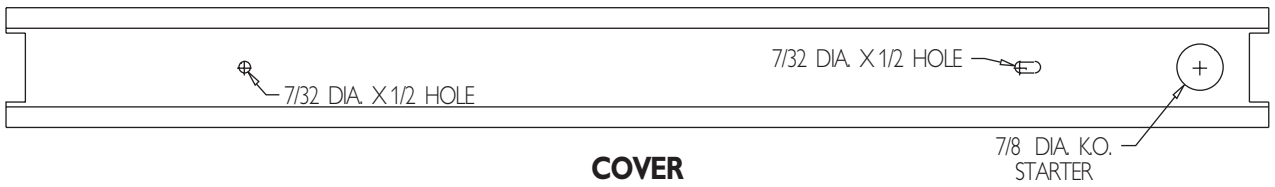

### SPECIFICATIONS

Housing and end caps are die-formed from cold rolled steel. Finish is post chrome plated on housing and end caps. Diffuser is retained by a grooved formation running the length of the fixture and is held in place on both ends by screw fastened end caps for a clean look and for easy access to the fixture during maintenance. End caps may be removed for continuous row mounting with the use of optional contour band. Mounts over electrical junction box. Mounting holes are provided. Soft matte opal white acrylic diffuser provides an even illumination. Listed by and bears UL label.

### ORDERING DATA

EXAMPLE: 791132WMV

791									
Series	# of Lamps	Lamp Type		Finish		Ballast		Options	
<b>791</b>	<b>1</b> 1 Lamp	<b>15</b>	18" 15WT8	<b>Blank</b>	Chrome (STD)	<b>MV</b>	Multi-Volt, 120-277	<b>B1</b>	T8/T5 1L 500 Lumens Battery Backup (B11)
Multi-Purpose Squared Bracket	(per cross section)	<b>17</b>	24" 17WT8	<b>W</b>	White	<b>120</b>	Elec. 120V	<b>B2</b>	T8/T5 1L/2L 700 Lumens Battery Backup (B48)
		<b>25</b>	36" 25WT8			<b>277</b>	Elec. 277V	<b>11</b>	Dual Ballasts 1 Lamp + 1 Lamp
		<b>32</b>	48" 32WT8			<b>R120</b>	Residential 120V	<b>RIF</b>	Radio Interference Filter
						<b>PMV</b>	Program Multi-Volt		
						<b>SDMV</b>	Step Dimming Multi-Volt		

### LINE ART

Dimensions and specifications subject to change without notice.

**DIMENSIONS**

T8	
Size	Length (A)
(1) 15W	18 1/4"
(1) 17W	24 1/4"
(1) 25W	36 1/4"
(1) 32W	48 1/4"

Dimensions and specifications subject to change without notice.