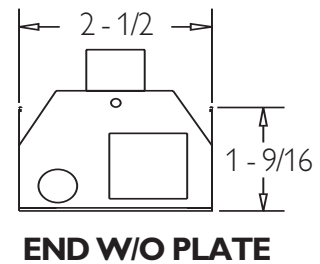

### ORDERING DATA

EXAMPLE: 791132WMV

791									
Series	# of Lamps	Lamp Type		Finish		Ballast		Options	
<b>791</b>	<b>1</b> 1 Lamp	<b>15</b>	18" 15WT8	<b>Blank</b>	Chrome (STD)	<b>MV</b>	Multi-Volt, 120-277	<b>B1</b>	T8/T5 1L 500 Lumens Battery Backup (B11)
Multi-Purpose Squared Bracket	(per cross section)	<b>17</b>	24" 17WT8	<b>W</b>	White	<b>120</b>	Elec. 120V	<b>B2</b>	T8/T5 1L/2L 700 Lumens Battery Backup (B48)
		<b>25</b>	36" 25WT8			<b>277</b>	Elec. 277V	<b>11</b>	Dual Ballasts 1 Lamp + 1 Lamp
		<b>32</b>	48" 32WT8			<b>R120</b>	Residential 120V	<b>RIF</b>	Radio Interference Filter
						<b>PMV</b>	Program Multi-Volt		
						<b>SDMV</b>	Step Dimming Multi-Volt		

### LINE ART

Dimensions and specifications subject to change without notice.

**DIMENSIONS**

T8	
Size	Length (A)
(1) 15W	18 1/4"
(1) 17W	24 1/4"
(1) 25W	36 1/4"
(1) 32W	48 1/4"

Dimensions and specifications subject to change without notice.