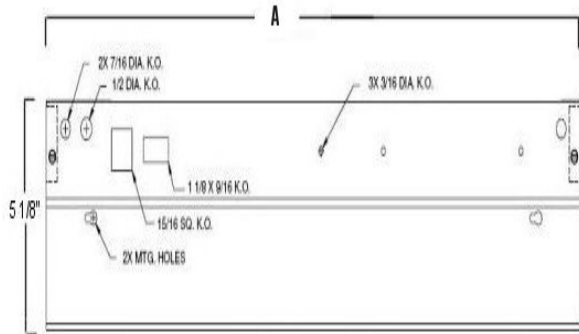

### FEATURES & BENEFITS

- ◆ Designed with a solid front to eliminate direct glare
- ◆ Aesthetically appealing low profile design
- ◆ Conveniently located on-off rocker switch and a convenience outlet available (120v only)
- ◆ Snap-in clear linear ribbed acrylic lens
- ◆ Available in lengths from 18 to 48 inches - (1.5', 2', 3' 4' lengths)
- ◆ Every fixture individually tested
- ◆ UL Listed for damp location

### ORDERING DATA

**EXAMPLE: 78-115MV**

78								
Series	# of Lamps	Lamp Size			Voltage		Options*	
78	1 1 Lamp	15	T8	18"	Blank	120 Volt	RS	Rocker switch (120v only)
		17	T8	24"	MV	120-277VAC	CP3	8 ft. white 3 prong cord
		25	T8	36"				
		32	T8	48"				

\*Call for additional options

Dimensions and specifications subject to change without notice.

**DIMENSIONS**

**TOP VIEW W/OUT LENS**

**FRONT VIEW**

**RIGHT & LEFT END VIEWS IDENTICAL**

**LENS**

SNAP-IN CLEAR LINEAR  
RIBBED ACRYLIC

MODEL CONFIGURATION	A (in.)
15	15 1/16"
17	24 1/16"
25	36 1/16"
32	48 1/16"

Dimensions and specifications subject to change without notice.