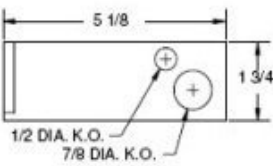

### ORDERING DATA

**EXAMPLE: 78-115MV**

78								
Series	# of Lamps	Lamp Size			Voltage		Options*	
78	1 1 Lamp	15	T8	18"	Blank	120 Volt	RS	Rocker switch (120v only)
		17	T8	24"	MV	120-277VAC	CP3	8 ft. white 3 prong cord
		25	T8	36"				
		32	T8	48"				

\*Call for additional options

Dimensions and specifications subject to change without notice.

**DIMENSIONS**

**TOP VIEW W/OUT LENS**

**FRONT VIEW**

**RIGHT & LEFT END VIEWS IDENTICAL**

**LENS**

SNAP-IN CLEAR LINEAR  
RIBBED ACRYLIC

MODEL CONFIGURATION	A (in.)
15	15 1/16"
17	24 1/16"
25	36 1/16"
32	48 1/16"

Dimensions and specifications subject to change without notice.