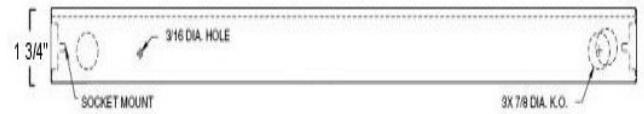

\*Call for additional options

Dimensions and specifications subject to change without notice.

**DIMENSIONS**

**TOP VIEW W/OUT LENS**

**FRONT VIEW**

**RIGHT & LEFT END VIEWS IDENTICAL**

**LENS**

SNAP-IN CLEAR LINEAR  
RIBBED ACRYLIC

MODEL CONFIGURATION	A (in.)
15	15 1/16"
17	24 1/16"
25	36 1/16"
32	48 1/16"

Dimensions and specifications subject to change without notice.