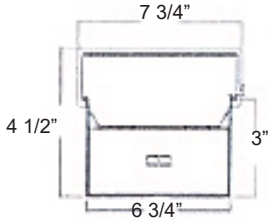

SIZE: W x L x H in inches
 7.75W x 48.0L x 4.5"H
 7.75W x 96.0L x 4.5"H

MOUNTING: Surface or suspended

SPECIFICATIONS

Housing and ends are die-formed from cold rolled steel. Finish is high reflectance P3 - Post Powder Paint. Diffuser hinges from either side in lift and shift manner and is self-centering.

Consult for triac dimming

*See chart below for whip & cord ordering options

*Cord & Whip Ordering Chart (Add to End of Fixture Part Number)

Part No.	# of Wires	Length	End Fitting	Finish	Voltage	Amps (TL Only)
WP - Whip	(Blank) 3 Wire	(Blank) 6 feet	(Blank) No Plug	BK - Black	(Blank) 120-277V	15 - 15 Amps
CS - Cordset	4 - 4 Wire	8 - 8 feet	P* - Standard Plug	WH - White	120 - 120V	20 - 20 Amps
	5 - 5 Wire	10 - 10 feet	TL* - Twist Lock		277 - 277V	
	6 - 6 Wire	12 - 12 feet			347 - 347V	
		15 - 15 feet			480 - 480V	

Dimensions and specifications subject to change without notice.

CAT#	
JOB NAME	
TYPE	

DIMENSIONS

FIXTURE CROSS SECTION VIEW

FIXTURE BACK PLAN VIEW

Dimensions and specifications subject to change without notice.