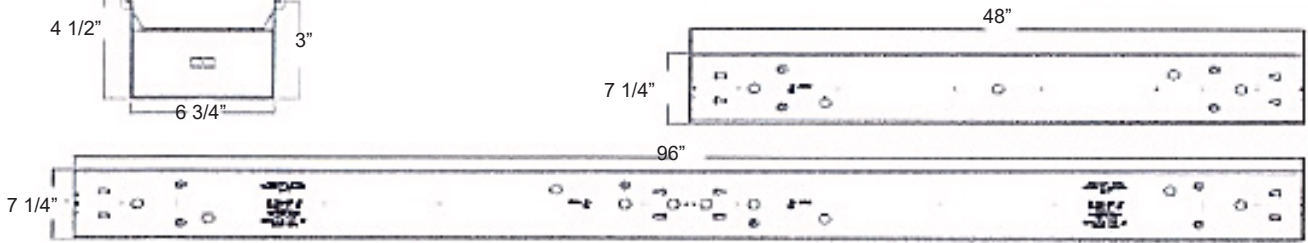

SIZE: W x L x H in inches
 7.75W x 48.0L x 4.5"H
 7.75W x 96.0L x 4.5"H

MOUNTING: Surface or suspended

SPECIFICATIONS

Housing and ends are die-formed from cold rolled steel. Finish is high reflectance P3 - Post Powder Paint. Diffuser hinges from either side in lift and shift manner and is self-centering.

Consult for triac dimming

*See chart below for whip & cord ordering options

*Cord & Whip Ordering Chart (Add to End of Fixture Part Number)

Part No.	# of Wires	Length	End Fitting	Finish	Voltage	Amps (TL Only)
WP - Whip	(Blank) 3 Wire	(Blank) 6 feet	(Blank) No Plug	BK - Black	(Blank) 120-277V	15 - 15 Amps
CS - Cordset	4 - 4 Wire	8 - 8 feet	P* - Standard Plug	WH - White	120 - 120V	20 - 20 Amps
	5 - 5 Wire	10 - 10 feet	TL* - Twist Lock		277 - 277V	
	6 - 6 Wire	12 - 12 feet			347 - 347V	
		15 - 15 feet			480 - 480V	

Dimensions and specifications subject to change without notice.

CAT#	
JOB NAME	
TYPE	

DIMENSIONS

FIXTURE CROSS SECTION VIEW

FIXTURE BACK PLAN VIEW

Dimensions and specifications subject to change without notice.