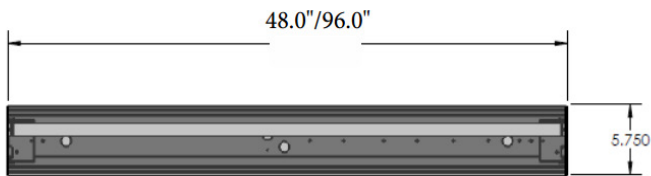

Consult factory for other options
*See chart below for whip & cord ordering options

*Cord & Whip Ordering Chart (Add to End of Fixture Part Number)

Part No.	# of Wires	Length	End Fitting	Finish	Voltage	Amps (TL Only)
WP - Whip CS - Cordset	(Blank) 3 Wire 4 - 4 Wire 5 - 5 Wire 6 - 6 Wire	(Blank) 6 feet 8 - 8 feet 10 - 10 feet 12 - 12 feet 15 - 15 feet	(Blank) No Plug P* - Standard Plug TL* - Twist Lock	BK - Black WH - White	(Blank) 120-277V 120 - 120V 277 - 277V 347 - 347V 480 - 480V	15 - 15 Amps 20 - 20 Amps

Dimensions and specifications subject to change without notice.

CAT#	
JOB NAME	
TYPE	

DIMENSIONS

2 Rows of LEDs Distribution

1 Row of LEDs Distribution

Dimensions and specifications subject to change without notice.