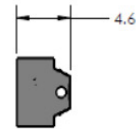

Consult factory for other options
*See chart below for whip & cord ordering options

*Cord & Whip Ordering Chart (Add to End of Fixture Part Number)

Part No.	# of Wires	Length	End Fitting	Finish	Voltage	Amps (TL Only)
WP - Whip CS - Cordset	(Blank) 3 Wire 4 - 4 Wire 5 - 5 Wire 6 - 6 Wire	(Blank) 6 feet 8 - 8 feet 10 - 10 feet 12 - 12 feet 15 - 15 feet	(Blank) No Plug P* - Standard Plug TL* - Twist Lock	BK - Black WH - White	(Blank) 120-277V 120 - 120V 277 - 277V 347 - 347V 480 - 480V	15 - 15 Amps 20 - 20 Amps

Dimensions and specifications subject to change without notice.

CAT#	
JOB NAME	
TYPE	

DIMENSIONS

2 Rows of LEDs Distribution

1 Row of LEDs Distribution

Dimensions and specifications subject to change without notice.