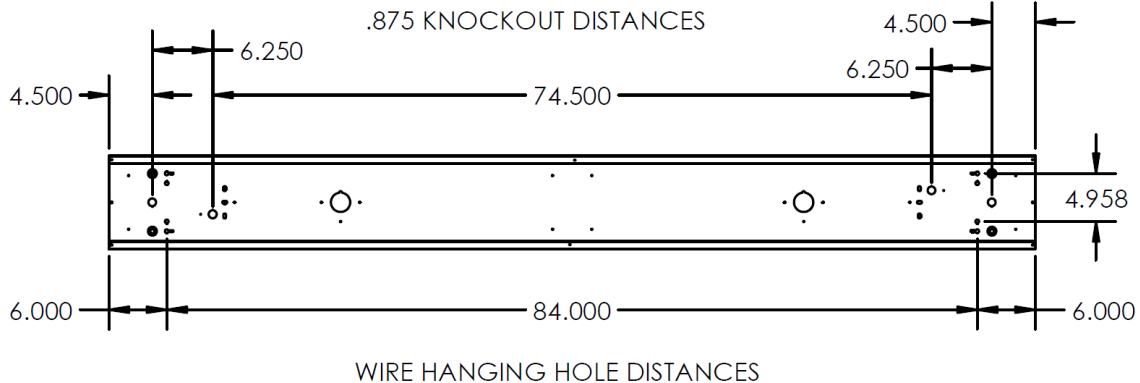

Dimensions and specifications subject to change without notice.

800-444-WATT | www.mobern.com
8200 Stayton Dr., Ste. 500, Jessup, MD 20794

CAT#	
JOB NAME	
TYPE	

*Cord & Whip Ordering Chart (Add to End of Fixture Part Number)						
Part No.	# of Wires	Length	End Fitting	Finish	Voltage	Amps (TL Only)
WP - Whip CS - Cordset	(Blank) 3 Wire 4 - 4 Wire 5 - 5 Wire 6 - 6 Wire	(Blank) 6 feet 8 - 8 feet 10 - 10 feet 12 - 12 feet 15 - 15 feet	(Blank) No Plug P* - Standard Plug TL* - Twist Lock	BK - Black WH - White	(Blank) 120-277V 120 - 120V 277 - 277V 347 - 347V 480 - 480V	15 - 15 Amps 20 - 20 Amps

DIMENSIONS

End View

48 Inch

96 Inch

Dimensions and specifications subject to change without notice.

800-444-WATT ♦ www.mobern.com ♦
8200 Stayton Dr., Ste. 500, Jessup, MD 20794

CAT#

JOB NAME