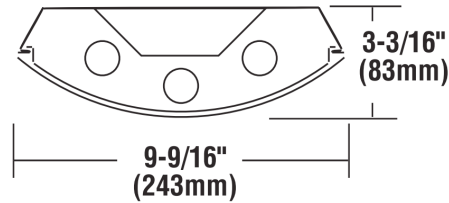

- Nominal 9" width
- Clear acrylic diffuser with prismatic bottom and ribbed linear sides, or smooth frosted lens
- Available in 48 inch or 96 inch lengths
- Rounded lens for unique appearance
- Single or continuous row mounting capability
- Surface or pendant mountable
- _CUL_{US} listed for damp location

Dimensions and specifications subject to change without notice.

800-444-WATT | www.mobern.com
8200 Stayton Dr., Ste. 500, Jessup, MD 20794

CAT#	
JOB NAME	
TYPE	

*Cord & Whip Ordering Chart (Add to End of Fixture Part Number)						
Part No.	# of Wires	Length	End Fitting	Finish	Voltage	Amps (TL Only)
WP - Whip CS - Cordset	(Blank) 3 Wire 4 - 4 Wire 5 - 5 Wire 6 - 6 Wire	(Blank) 6 feet 8 - 8 feet 10 - 10 feet 12 - 12 feet 15 - 15 feet	(Blank) No Plug P* - Standard Plug TL* - Twist Lock	BK - Black WH - White	(Blank) 120-277V 120 - 120V 277 - 277V 347 - 347V 480 - 480V	15 - 15 Amps 20 - 20 Amps

DIMENSIONS

End View

48 Inch

96 Inch

Dimensions and specifications subject to change without notice.

800-444-WATT ♦ www.mobern.com ♦
8200 Stayton Dr., Ste. 500, Jessup, MD 20794

CAT#

JOB NAME