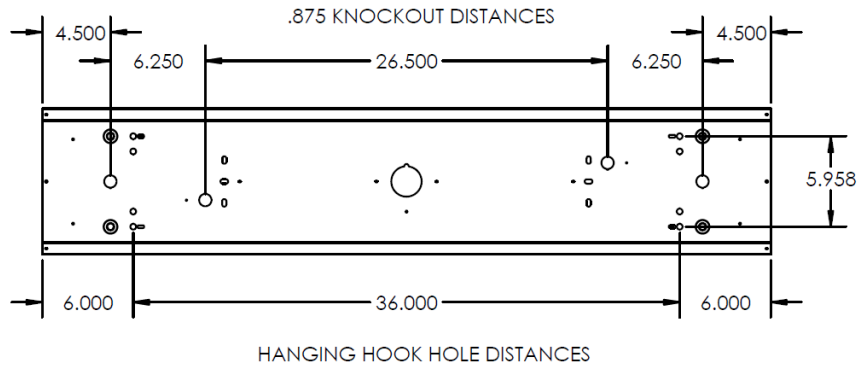

Dimensions and specifications subject to change without notice.

800-444-WATT | www.mobern.com
8200 Stayton Dr., Ste. 500, Jessup, MD 20794

CAT#	
JOB NAME	
TYPE	

*Cord & Whip Ordering Chart (Add to End of Fixture Part Number)						
Part No.	# of Wires	Length	End Fitting	Finish	Voltage	Amps (TL Only)
WP - Whip CS - Cordset	(Blank) 3 Wire 4 - 4 Wire 5 - 5 Wire 6 - 6 Wire	(Blank) 6 feet 8 - 8 feet 10 - 10 feet 12 - 12 feet 15 - 15 feet	(Blank) No Plug P* - Standard Plug TL* - Twist Lock	BK - Black WH - White	(Blank) 120-277V 120 - 120V 277 - 277V 347 - 347V 480 - 480V	15 - 15 Amps 20 - 20 Amps

DIMENSIONS

End View

48 Inch

96 Inch

Dimensions and specifications subject to change without notice.

800-444-WATT ♦ www.mobern.com ♦
8200 Stayton Dr., Ste. 500, Jessup, MD 20794

CAT#

JOB NAME