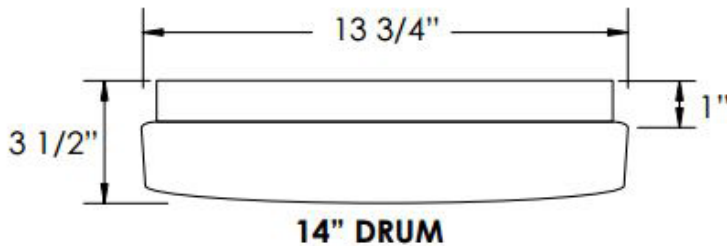

MULTIVOLT OPTION NOTE:

- -Only available in 3000K
- -Only available in 17 & 22 Watts

Dimensions and specifications subject to change without notice.

CAT#	
JOB NAME	TYPE