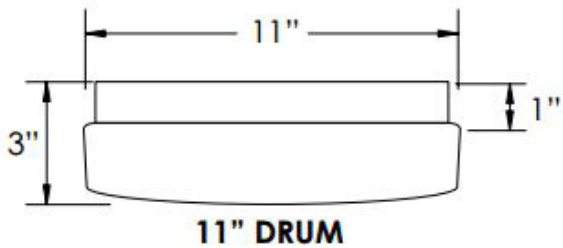

MULTIVOLT OPTION NOTE:

- -Only available in 3000K
- -Only available in 17 & 22 Watts

Dimensions and specifications subject to change without notice.

CAT#	
JOB NAME	TYPE