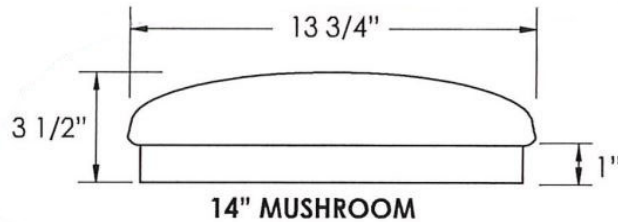

APPLICATIONS

Dimensions and specifications subject to change without notice.

◆ 800-444-WATT ◆ www.mobern.com ◆
8200 Stayton Dr., Ste. 500, Jessup, MD 20794

CAT#

JOB NAME

TYPE