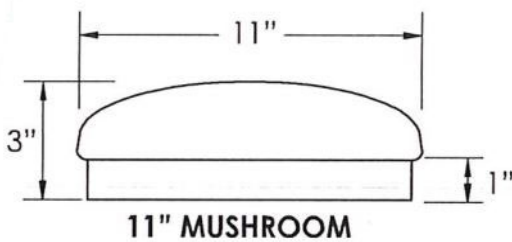

APPLICATIONS

Dimensions and specifications subject to change without notice.

◆ 800-444-WATT ◆ www.mobern.com ◆
8200 Stayton Dr., Ste. 500, Jessup, MD 20794

CAT#

JOB NAME

TYPE