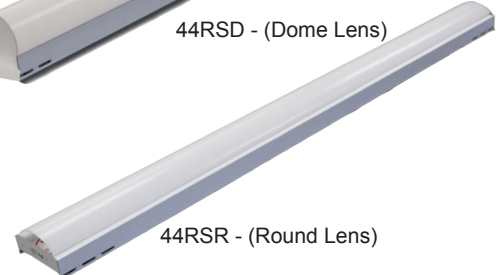

FEATURES & BENEFITS

- ◆ Flat Lens, Dome Lens or Rounded Lens
- ◆ Available in 48" and 96" (4' & 8' lengths). Consult for 2', 3', and 6'
- ◆ Easy assembly and maintenance
- ◆ MIN CRI 80
- ◆ _CETL_{US} listed for damp location
- ◆ Estimated L₇₀ > 60000 hrs. at 25°C
- ◆ Made in USA

44RSF - (Flat Lens)

44RSD - (Dome Lens)

44RSR - (Round Lens)

ORDERING DATA

EXAMPLE: 44RSF48LED30DMV30

Series	Size	Gear	Wattage/Lumens	Driver	Color Temp	Options
44RSF LED Strip Flat Lens	48 48 inch 96 96 inch	LED	48 in. 30 30 Watts 3529 Lumens 41 41 Watts 4317 Lumens 58 58 Watts 6717 Lumens	DMV 120-277VAC 0-10V Dimming D347 347VAC 0-10V Dimmable	30 3000K 35 3500K 40 4000K 50 5000K	CS 6' cord 18/3 WP 6' whip 3 wire MC EM Emergency Battery Pack, 10 Watts 1300 Lumens OS Occupancy Sensor OSD Occupancy Sensor w/ Daylight Harvesting & Dimming
44RSD LED Strip Dome Lens			96 in. 60 60 Watts 6952 Lumens 82 82 Watts 8786 Lumens 116 116 Watts 13434 Lumens			
44RSR LED Strip Round Lens						